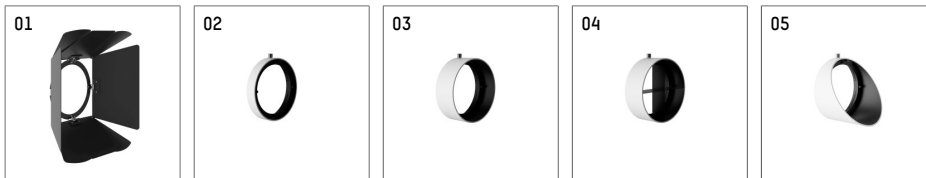

116 554 02 910 D | white

lo.nely 4
spotlight
LED | 69 W 2700 K

- spotlight lo.nely 4
- with 3 circuit DALI adapter
- for Hoffmeister control.x tracks
- circuit selection is possible while adapter is inserted into the track
- passive thermo management
- with LED 4500 lm
- colour temperature: 2700 K
- colour rendering index: CRI >90
- L90 / B10 (50.000h)
- SDCM < 3
- net luminous flux: 3610 lm
- total load: 69 W
- luminous efficacy: 52,3 lm/W
- flood
- beam angle: 45 °
- LED power unit integrated in adapter, electronic (DALI), 220-240 V, 0/50/60 Hz
- dimmable
- dimming range: 100-5 %
- housing of die cast aluminium
- adapter of fibreglass reinforced thermoplastic
- microprismatic filter with very high rate of light transmission
- color-, protection- and conversion-filters are available as accessory
- length: 246 mm, width: 93 mm, height: 232 mm
- rotatable 360°, 95° tilttable (can be fixed)
- weight: 2,15 kg
- protection rating: IP20
- protection class I
- 5 years Hoffmeister warranty
- Made in Germany
- maximum ambient temperature: 35 ° C
- certificates: manufactured according to DIN VDE 0711 / EN 60598, CE
- colour: white (RAL9016)
- 116 554 02 910 D

- Overview of accessories on the following page / s

116 554 02 910 D
accessory

Optional accessories

description accessory general	dimensions in mm	item number	pic.-No.
antiglare flaps, 8-leaf barn door with connection ring 11656000721 (black) for spotlights lo.nely size 4		116 564 00 721	01
connection ring suitable for attachment of accessories for spotlights lo.nely size 4		116 560 00 910	02
tube screen suitable for attachment of accessories for spotlights lo.nely size 4		116 561 00 910	03
connection tube with cross louver suitable for attachment of accessories for spotlights lo.nely size 4		116 562 00 910	04
visor suitable for attachment of accessories for spotlights lo.nely size 4		116 563 00 910	05