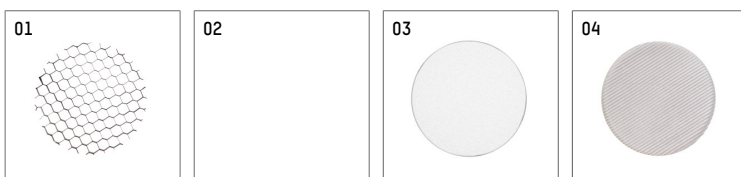

116 554 02 910 D | white

lo.nely 4
spotlight
LED | 69 W 2700 K

- spotlight lo.nely 4
- with 3 circuit DALI adapter
- for Hoffmeister control.x tracks
- circuit selection is possible while adapter is inserted into the track
- passive thermo management
- with LED 4500 lm
- colour temperature: 2700 K
- colour rendering index: CRI >90
- L90 / B10 (50.000h)
- SDCM < 3
- net luminous flux: 3610 lm
- total load: 69 W
- luminous efficacy: 52,3 lm/W
- flood
- beam angle: 45 °
- LED power unit integrated in adapter, electronic (DALI), 220-240 V, 0/50/60 Hz
- dimmable
- dimming range: 100-5 %
- housing of die cast aluminium
- adapter of fibreglass reinforced thermoplastic
- microprismatic filter with very high rate of light transmission
- color-, protection- and conversion-filters are available as accessory
- length: 246 mm, width: 93 mm, height: 232 mm
- rotatable 360°, 95° tilttable (can be fixed)
- weight: 2,15 kg
- protection rating: IP20
- protection class I
- 5 years Hoffmeister warranty
- Made in Germany
- maximum ambient temperature: 35 ° C
- certificates: manufactured according to DIN VDE 0711 / EN 60598, CE
- colour: white (RAL9016)
- 116 554 02 910 D

Additional optional accessory components

description accessory general	dimensions in mm	item number	pic.-No.
honeycomb louver für Strahler lo.nely Größe 4		116 578 00 000	01
sculpture lens for spotlights lo.nely size 4	Ø: 146,5	116 571 00 000	02
soft.shape lens for spotlights lo.nely size 4	Ø: 146,5	116 570 00 000	03
soft.spot lens for spotlights lo.nely size 4	Ø: 146,5	116 574 00 000	03
prismatic glass for spotlights lo.nely size 4	Ø: 146,5	116 573 00 000	04
wide flood structured glas for spotlights lo.nely size 4	Ø: 146,5	116 572 00 000	02