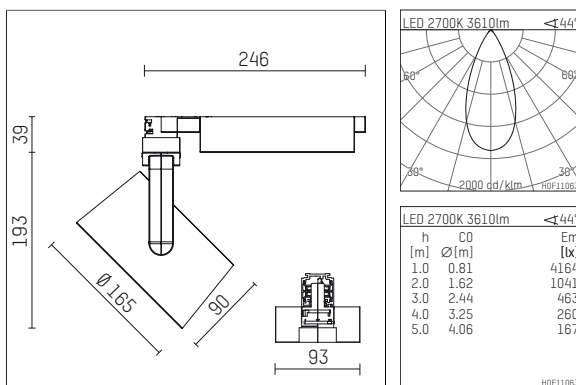

116 554 02 910 D | white

lo.nely 4
spotlight
LED | 69 W 2700 K

- spotlight lo.nely 4
- with 3 circuit DALI adapter
- for Hoffmeister control.x tracks
- circuit selection is possible while adapter is inserted into the track
- passive thermo management
- with LED 4500 lm
- colour temperature: 2700 K
- colour rendering index: CRI >90
- L90 / B10 (50.000h)
- SDCM < 3
- net luminous flux: 3610 lm
- total load: 69 W
- luminous efficacy: 52,3 lm/W
- flood
- beam angle: 45 °
- LED power unit integrated in adapter, electronic (DALI), 220-240 V, 0/50/60 Hz
- dimmable
- dimming range: 100-5 %
- housing of die cast aluminium
- adapter of fibreglass reinforced thermoplastic
- microprismatic filter with very high rate of light transmission
- color-, protection- and conversion-filters are available as accessory
- length: 246 mm, width: 93 mm, height: 232 mm
- rotatable 360°, 95° tilttable (can be fixed)
- weight: 2,15 kg
- protection rating: IP20
- protection class I
- 5 years Hoffmeister warranty
- Made in Germany
- maximum ambient temperature: 35 ° C
- certificates: manufactured according to DIN VDE 0711 / EN 60598, CE
- colour: white (RAL9016)
- 116 554 02 910 D

Additional optional accessory components

description accessory general	dimensions in mm	item number	pic.-No.
honeycomb louver für Strahler lo.nely Größe 4		116 578 00 000	01
sculpture lens for spotlights lo.nely size 4	Ø: 146,5	116 571 00 000	02
soft.shape lens for spotlights lo.nely size 4	Ø: 146,5	116 570 00 000	03
soft.spot lens for spotlights lo.nely size 4	Ø: 146,5	116 574 00 000	03
prismatic glass for spotlights lo.nely size 4	Ø: 146,5	116 573 00 000	04
wide flood structured glas for spotlights lo.nely size 4	Ø: 146,5	116 572 00 000	02