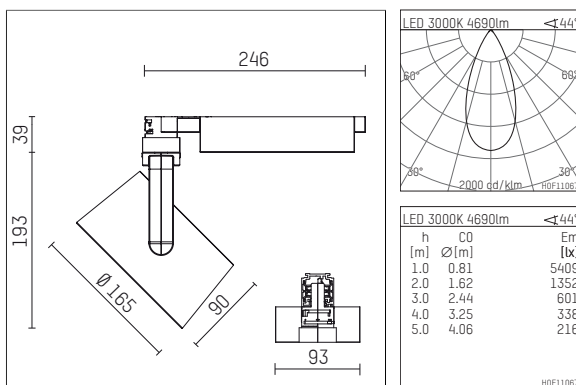

## 116 554 03 721 D | black

lo.nely 4  
spotlight  
LED | 69 W 3000 K

- spotlight lo.nely 4
- with 3 circuit DALI adapter
- for Hoffmeister control.x tracks
- circuit selection is possible while adapter is inserted into the track
- passive thermo management
- with LED 5850 lm
- colour temperature: 3000 K
- colour rendering index: CRI >90
- L90 / B10 (50.000h)
- SDCM < 2
- net luminous flux: 4690 lm
- total load: 69 W
- luminous efficacy: 68,0 lm/W
- flood
- beam angle: 45 °
- LED power unit integrated in adapter, electronic (DALI), 220-240 V, 0/50/60 Hz
- dimmable
- dimming range: 100-5 %
- housing of die cast aluminium
- adapter of fibreglass reinforced thermoplastic
- microprismatic filter with very high rate of light transmission
- color-, protection- and conversion-filters are available as accessory
- length: 246 mm, width: 93 mm, height: 232 mm
- rotatable 360°, 95° tilttable (can be fixed)
- weight: 2,15 kg
- protection rating: IP20
- protection class I
- 5 years Hoffmeister warranty
- Made in Germany
- maximum ambient temperature: 35 ° C
- certificates: manufactured according to DIN VDE 0711 / EN 60598, CE
- colour: black
- 116 554 03 721 D

### Additional optional accessory components

description accessory general	dimensions in mm	item number	pic.-No.
honeycomb louver für Strahler lo.nely Größe 4		116 578 00 000	01
sculpture lens for spotlights lo.nely size 4	Ø: 146,5	116 571 00 000	02
soft.shape lens for spotlights lo.nely size 4	Ø: 146,5	116 570 00 000	03
soft.spot lens for spotlights lo.nely size 4	Ø: 146,5	116 574 00 000	03
prismatic glass for spotlights lo.nely size 4	Ø: 146,5	116 573 00 000	04
wide flood structured glas for spotlights lo.nely size 4	Ø: 146,5	116 572 00 000	02