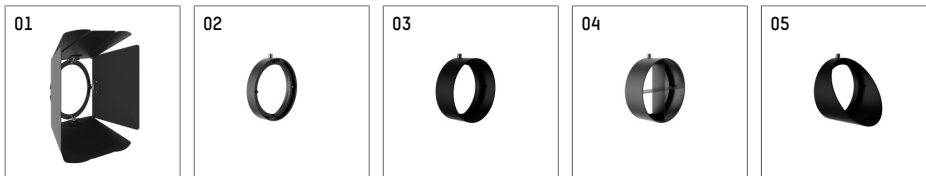

## 116 554 03 721 D | black

lo.nely 4  
spotlight  
LED | 69 W 3000 K

- spotlight lo.nely 4
- with 3 circuit DALI adapter
- for Hoffmeister control.x tracks
- circuit selection is possible while adapter is inserted into the track
- passive thermo management
- with LED 5850 lm
- colour temperature: 3000 K
- colour rendering index: CRI >90
- L90 / B10 (50.000h)
- SDCM < 2
- net luminous flux: 4690 lm
- total load: 69 W
- luminous efficacy: 68,0 lm/W
- flood
- beam angle: 45 °
- LED power unit integrated in adapter, electronic (DALI), 220-240 V, 0/50/60 Hz
- dimmable
- dimming range: 100-5 %
- housing of die cast aluminium
- adapter of fibreglass reinforced thermoplastic
- microprismatic filter with very high rate of light transmission
- color-, protection- and conversion-filters are available as accessory
- length: 246 mm, width: 93 mm, height: 232 mm
- rotatable 360°, 95° tilttable (can be fixed)
- weight: 2,15 kg
- protection rating: IP20
- protection class I
- 5 years Hoffmeister warranty
- Made in Germany
- maximum ambient temperature: 35 ° C
- certificates: manufactured according to DIN VDE 0711 / EN 60598, CE
- colour: black
- 116 554 03 721 D

### Optional accessories

description accessory general	dimensions in mm	item number	pic.-No.
antiglare flaps, 8-leaf barn door with connection ring 11656000721 (black) for spotlights lo.nely size 4		116 564 00 721	01
connection ring suitable for attachment of accessories for spotlights lo.nely size 4		116 560 00 721	02
tube screen suitable for attachment of accessories for spotlights lo.nely size 4		116 561 00 721	03
connection tube with cross louver suitable for attachment of accessories for spotlights lo.nely size 4		116 562 00 721	04
visor suitable for attachment of accessories for spotlights lo.nely size 4		116 563 00 721	05