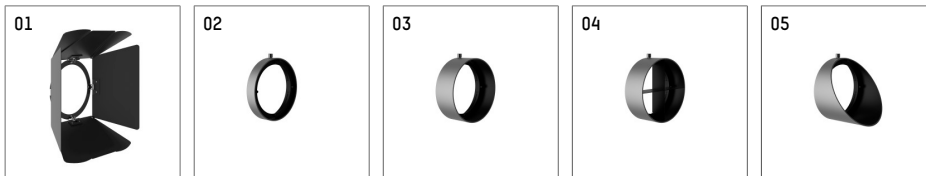

116 554 03 906 D | silver

lo.nely 4
spotlight
LED | 69 W 3000 K

- spotlight lo.nely 4
- with 3 circuit DALI adapter
- for Hoffmeister control.x tracks
- circuit selection is possible while adapter is inserted into the track
- passive thermo management
- with LED 5850 lm
- colour temperature: 3000 K
- colour rendering index: CRI >90
- L90 / B10 (50.000h)
- SDCM < 2
- net luminous flux: 4690 lm
- total load: 69 W
- luminous efficacy: 68,0 lm/W
- flood
- beam angle: 45 °
- LED power unit integrated in adapter, electronic (DALI), 220-240 V, 0/50/60 Hz
- dimmable
- dimming range: 100-5 %
- housing of die cast aluminium
- adapter of fibreglass reinforced thermoplastic
- microprismatic filter with very high rate of light transmission
- color-, protection- and conversion-filters are available as accessory
- length: 246 mm, width: 93 mm, height: 232 mm
- rotatable 360°, 95° tilttable (can be fixed)
- weight: 2,15 kg
- protection rating: IP20
- protection class I
- 5 years Hoffmeister warranty
- Made in Germany
- maximum ambient temperature: 35 ° C
- certificates: manufactured according to DIN VDE 0711 / EN 60598, CE
- colour: silver
- 116 554 03 906 D

- Overview of accessories on the following page / s

116 554 03 906 D
accessory

Optional accessories

description accessory general	dimensions in mm	item number	pic.-No.
antiglare flaps, 8-leaf barn door with connection ring 11656000721 (black) for spotlights lo.nely size 4		116 564 00 721	01
connection ring suitable for attachment of accessories for spotlights lo.nely size 4		116 560 00 906	02
tube screen suitable for attachment of accessories for spotlights lo.nely size 4		116 561 00 906	03
connection tube with cross louver suitable for attachment of accessories for spotlights lo.nely size 4		116 562 00 906	04
visor suitable for attachment of accessories for spotlights lo.nely size 4		116 563 00 906	05