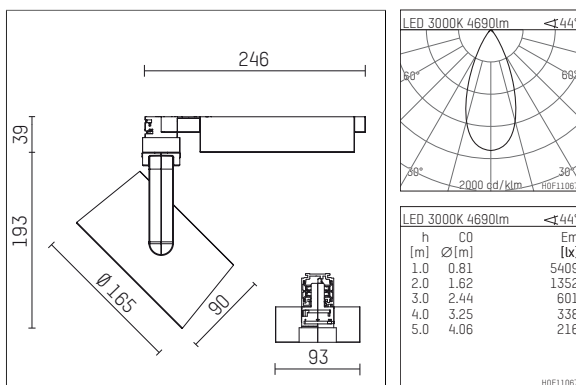

116 554 03 906 D | silver

lo.nely 4
spotlight
LED | 69 W 3000 K

- spotlight lo.nely 4
- with 3 circuit DALI adapter
- for Hoffmeister control.x tracks
- circuit selection is possible while adapter is inserted into the track
- passive thermo management
- with LED 5850 lm
- colour temperature: 3000 K
- colour rendering index: CRI >90
- L90 / B10 (50.000h)
- SDCM < 2
- net luminous flux: 4690 lm
- total load: 69 W
- luminous efficacy: 68,0 lm/W
- flood
- beam angle: 45 °
- LED power unit integrated in adapter, electronic (DALI), 220-240 V, 0/50/60 Hz
- dimmable
- dimming range: 100-5 %
- housing of die cast aluminium
- adapter of fibreglass reinforced thermoplastic
- microprismatic filter with very high rate of light transmission
- color-, protection- and conversion-filters are available as accessory
- length: 246 mm, width: 93 mm, height: 232 mm
- rotatable 360°, 95° tilttable (can be fixed)
- weight: 2,15 kg
- protection rating: IP20
- protection class I
- 5 years Hoffmeister warranty
- Made in Germany
- maximum ambient temperature: 35 ° C
- certificates: manufactured according to DIN VDE 0711 / EN 60598, CE
- colour: silver
- 116 554 03 906 D

Additional optional accessory components

description accessory general	dimensions in mm	item number	pic.-No.
honeycomb louver für Strahler lo.nely Größe 4		116 578 00 000	01
sculpture lens for spotlights lo.nely size 4	Ø: 146,5	116 571 00 000	02
soft.shape lens for spotlights lo.nely size 4	Ø: 146,5	116 570 00 000	03
soft.spot lens for spotlights lo.nely size 4	Ø: 146,5	116 574 00 000	03
prismatic glass for spotlights lo.nely size 4	Ø: 146,5	116 573 00 000	04
wide flood structured glas for spotlights lo.nely size 4	Ø: 146,5	116 572 00 000	02