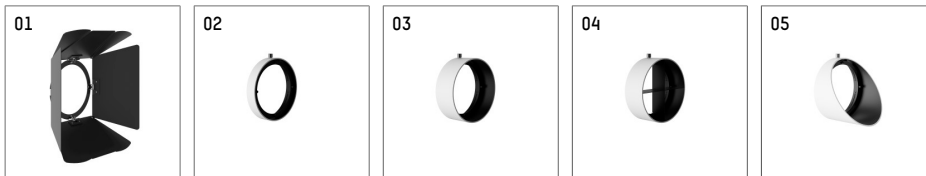

116 554 03 910 D | white

lo.nely 4
spotlight
LED | 69 W 3000 K

- spotlight lo.nely 4
- with 3 circuit DALI adapter
- for Hoffmeister control.x tracks
- circuit selection is possible while adapter is inserted into the track
- passive thermo management
- with LED 5850 lm
- colour temperature: 3000 K
- colour rendering index: CRI >90
- L90 / B10 (50.000h)
- SDCM < 2
- net luminous flux: 4690 lm
- total load: 69 W
- luminous efficacy: 68,0 lm/W
- flood
- beam angle: 45 °
- LED power unit integrated in adapter, electronic (DALI), 220-240 V, 0/50/60 Hz
- dimmable
- dimming range: 100-5 %
- housing of die cast aluminium
- adapter of fibreglass reinforced thermoplastic
- microprismatic filter with very high rate of light transmission
- color-, protection- and conversion-filters are available as accessory
- length: 246 mm, width: 93 mm, height: 232 mm
- rotatable 360°, 95° tilttable (can be fixed)
- weight: 2,15 kg
- protection rating: IP20
- protection class I
- 5 years Hoffmeister warranty
- Made in Germany
- maximum ambient temperature: 35 ° C
- certificates: manufactured according to DIN VDE 0711 / EN 60598, CE
- colour: white (RAL9016)
- 116 554 03 910 D

- Overview of accessories on the following page / s

116 554 03 910 D
accessory

Optional accessories

description accessory general	dimensions in mm	item number	pic.-No.
antiglare flaps, 8-leaf barn door with connection ring 11656000721 (black) for spotlights lo.nely size 4		116 564 00 721	01
connection ring suitable for attachment of accessories for spotlights lo.nely size 4		116 560 00 910	02
tube screen suitable for attachment of accessories for spotlights lo.nely size 4		116 561 00 910	03
connection tube with cross louver suitable for attachment of accessories for spotlights lo.nely size 4		116 562 00 910	04
visor suitable for attachment of accessories for spotlights lo.nely size 4		116 563 00 910	05