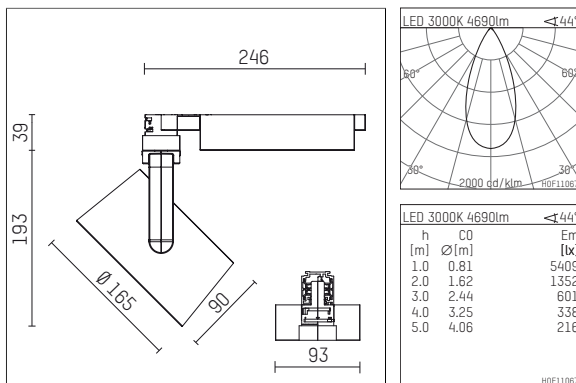

116 554 03 910 D | white

lo.nely 4
spotlight
LED | 69 W 3000 K

- spotlight lo.nely 4
- with 3 circuit DALI adapter
- for Hoffmeister control.x tracks
- circuit selection is possible while adapter is inserted into the track
- passive thermo management
- with LED 5850 lm
- colour temperature: 3000 K
- colour rendering index: CRI >90
- L90 / B10 (50.000h)
- SDCM < 2
- net luminous flux: 4690 lm
- total load: 69 W
- luminous efficacy: 68,0 lm/W
- flood
- beam angle: 45 °
- LED power unit integrated in adapter, electronic (DALI), 220-240 V, 0/50/60 Hz
- dimmable
- dimming range: 100-5 %
- housing of die cast aluminium
- adapter of fibreglass reinforced thermoplastic
- microprismatic filter with very high rate of light transmission
- color-, protection- and conversion-filters are available as accessory
- length: 246 mm, width: 93 mm, height: 232 mm
- rotatable 360°, 95° tilttable (can be fixed)
- weight: 2,15 kg
- protection rating: IP20
- protection class I
- 5 years Hoffmeister warranty
- Made in Germany
- maximum ambient temperature: 35 ° C
- certificates: manufactured according to DIN VDE 0711 / EN 60598, CE
- colour: white (RAL9016)
- 116 554 03 910 D

Additional optional accessory components

description accessory general	dimensions in mm	item number	pic.-No.
honeycomb louver für Strahler lo.nely Größe 4		116 578 00 000	01
sculpture lens for spotlights lo.nely size 4	Ø: 146,5	116 571 00 000	02
soft.shape lens for spotlights lo.nely size 4	Ø: 146,5	116 570 00 000	03
soft.spot lens for spotlights lo.nely size 4	Ø: 146,5	116 574 00 000	03
prismatic glass for spotlights lo.nely size 4	Ø: 146,5	116 573 00 000	04
wide flood structured glas for spotlights lo.nely size 4	Ø: 146,5	116 572 00 000	02