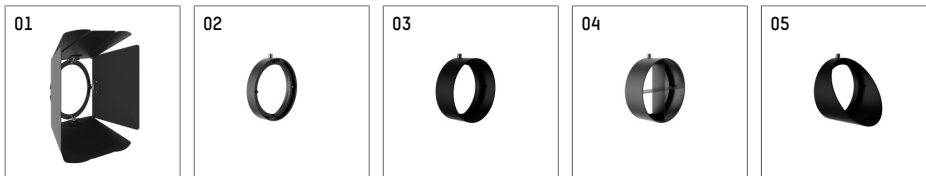

116 554 04 721 D | black

lo.nely 4
spotlight
LED | 69 W 4000 K

- spotlight lo.nely 4
- with 3 circuit DALI adapter
- for Hoffmeister control.x tracks
- circuit selection is possible while adapter is inserted into the track
- passive thermo management
- with LED 7600 lm
- colour temperature: 4000 K
- colour rendering index: CRI >80
- L90 / B10 (50.000h)
- SDCM < 2
- net luminous flux: 6100 lm
- total load: 69 W
- luminous efficacy: 88,4 lm/W
- flood
- beam angle: 45 °
- LED power unit integrated in adapter, electronic (DALI), 220-240 V, 0/50/60 Hz
- dimmable
- dimming range: 100-5 %
- housing of die cast aluminium
- adapter of fibreglass reinforced thermoplastic
- microprismatic filter with very high rate of light transmission
- color-, protection- and conversion-filters are available as accessory
- length: 246 mm, width: 93 mm, height: 232 mm
- rotatable 360°, 95° tilttable (can be fixed)
- weight: 2,15 kg
- protection rating: IP20
- protection class I
- 5 years Hoffmeister warranty
- Made in Germany
- maximum ambient temperature: 35 ° C
- certificates: manufactured according to DIN VDE 0711 / EN 60598, CE
- colour: black
- 116 554 04 721 D

- Overview of accessories on the following page / s

116 554 04 721 D
accessory

Optional accessories

description accessory general	dimensions in mm	item number	pic.-No.
antiglare flaps, 8-leaf barn door with connection ring 11656000721 (black) for spotlights lo.nely size 4		116 564 00 721	01
connection ring suitable for attachment of accessories for spotlights lo.nely size 4		116 560 00 721	02
tube screen suitable for attachment of accessories for spotlights lo.nely size 4		116 561 00 721	03
connection tube with cross louver suitable for attachment of accessories for spotlights lo.nely size 4		116 562 00 721	04
visor suitable for attachment of accessories for spotlights lo.nely size 4		116 563 00 721	05