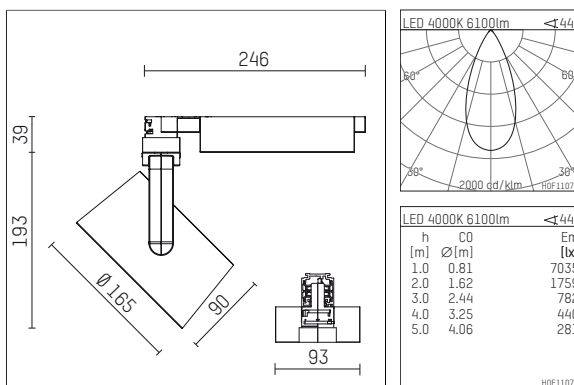

116 554 04 721 D | black

lo.nely 4
spotlight
LED | 69 W 4000 K

- spotlight lo.nely 4
- with 3 circuit DALI adapter
- for Hoffmeister control.x tracks
- circuit selection is possible while adapter is inserted into the track
- passive thermo management
- with LED 7600 lm
- colour temperature: 4000 K
- colour rendering index: CRI >80
- L90 / B10 (50.000h)
- SDCM < 2
- net luminous flux: 6100 lm
- total load: 69 W
- luminous efficacy: 88,4 lm/W
- flood
- beam angle: 45 °
- LED power unit integrated in adapter, electronic (DALI), 220-240 V, 0/50/60 Hz
- dimmable
- dimming range: 100-5 %
- housing of die cast aluminium
- adapter of fibreglass reinforced thermoplastic
- microprismatic filter with very high rate of light transmission
- color-, protection- and conversion-filters are available as accessory
- length: 246 mm, width: 93 mm, height: 232 mm
- rotatable 360°, 95° tilttable (can be fixed)
- weight: 2,15 kg
- protection rating: IP20
- protection class I
- 5 years Hoffmeister warranty
- Made in Germany
- maximum ambient temperature: 35 ° C
- certificates: manufactured according to DIN VDE 0711 / EN 60598, CE
- colour: black
- 116 554 04 721 D

Additional optional accessory components

description accessory general	dimensions in mm	item number	pic.-No.
honeycomb louver für Strahler lo.nely Größe 4		116 578 00 000	01
sculpture lens for spotlights lo.nely size 4	Ø: 146,5	116 571 00 000	02
soft.shape lens for spotlights lo.nely size 4	Ø: 146,5	116 570 00 000	03
soft.spot lens for spotlights lo.nely size 4	Ø: 146,5	116 574 00 000	03
prismatic glass for spotlights lo.nely size 4	Ø: 146,5	116 573 00 000	04
wide flood structured glas for spotlights lo.nely size 4	Ø: 146,5	116 572 00 000	02