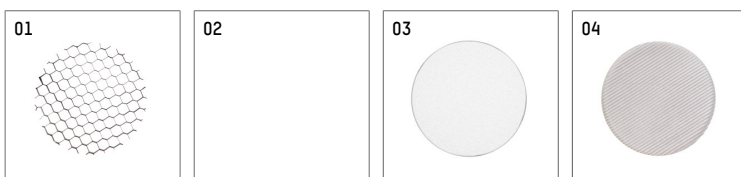

## 116 554 04 906 D | silver

lo.nely 4  
spotlight  
LED | 69 W 4000 K

- spotlight lo.nely 4
- with 3 circuit DALI adapter
- for Hoffmeister control.x tracks
- circuit selection is possible while adapter is inserted into the track
- passive thermo management
- with LED 7600 lm
- colour temperature: 4000 K
- colour rendering index: CRI >80
- L90 / B10 (50.000h)
- SDCM < 2
- net luminous flux: 6100 lm
- total load: 69 W
- luminous efficacy: 88,4 lm/W
- flood
- beam angle: 45 °
- LED power unit integrated in adapter, electronic (DALI), 220-240 V, 0/50/60 Hz
- dimmable
- dimming range: 100-5 %
- housing of die cast aluminium
- adapter of fibreglass reinforced thermoplastic
- microprismatic filter with very high rate of light transmission
- color-, protection- and conversion-filters are available as accessory
- length: 246 mm, width: 93 mm, height: 232 mm
- rotatable 360°, 95° tilttable (can be fixed)
- weight: 2,15 kg
- protection rating: IP20
- protection class I
- 5 years Hoffmeister warranty
- Made in Germany
- maximum ambient temperature: 35 ° C
- certificates: manufactured according to DIN VDE 0711 / EN 60598, CE
- colour: silver
- 116 554 04 906 D

### Additional optional accessory components

description accessory general	dimensions in mm	item number	pic.-No.
honeycomb louver für Strahler lo.nely Größe 4		116 578 00 000	01
sculpture lens for spotlights lo.nely size 4	Ø: 146,5	116 571 00 000	02
soft.shape lens for spotlights lo.nely size 4	Ø: 146,5	116 570 00 000	03
soft.spot lens for spotlights lo.nely size 4	Ø: 146,5	116 574 00 000	03
prismatic glass for spotlights lo.nely size 4	Ø: 146,5	116 573 00 000	04
wide flood structured glas for spotlights lo.nely size 4	Ø: 146,5	116 572 00 000	02