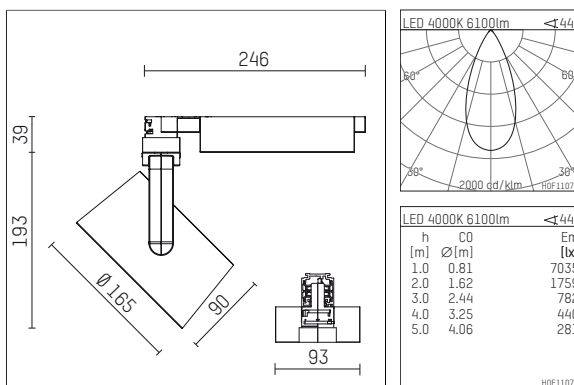

## 116 554 04 906 D | silver

lo.nely 4  
spotlight  
LED | 69 W 4000 K

- spotlight lo.nely 4
- with 3 circuit DALI adapter
- for Hoffmeister control.x tracks
- circuit selection is possible while adapter is inserted into the track
- passive thermo management
- with LED 7600 lm
- colour temperature: 4000 K
- colour rendering index: CRI >80
- L90 / B10 (50.000h)
- SDCM < 2
- net luminous flux: 6100 lm
- total load: 69 W
- luminous efficacy: 88,4 lm/W
- flood
- beam angle: 45 °
- LED power unit integrated in adapter, electronic (DALI), 220-240 V, 0/50/60 Hz
- dimmable
- dimming range: 100-5 %
- housing of die cast aluminium
- adapter of fibreglass reinforced thermoplastic
- microprismatic filter with very high rate of light transmission
- color-, protection- and conversion-filters are available as accessory
- length: 246 mm, width: 93 mm, height: 232 mm
- rotatable 360°, 95° tilttable (can be fixed)
- weight: 2,15 kg
- protection rating: IP20
- protection class I
- 5 years Hoffmeister warranty
- Made in Germany
- maximum ambient temperature: 35 ° C
- certificates: manufactured according to DIN VDE 0711 / EN 60598, CE
- colour: silver
- 116 554 04 906 D

### Additional optional accessory components

description accessory general	dimensions in mm	item number	pic.-No.
honeycomb louver für Strahler lo.nely Größe 4		116 578 00 000	01
sculpture lens for spotlights lo.nely size 4	Ø: 146,5	116 571 00 000	02
soft.shape lens for spotlights lo.nely size 4	Ø: 146,5	116 570 00 000	03
soft.spot lens for spotlights lo.nely size 4	Ø: 146,5	116 574 00 000	03
prismatic glass for spotlights lo.nely size 4	Ø: 146,5	116 573 00 000	04
wide flood structured glas for spotlights lo.nely size 4	Ø: 146,5	116 572 00 000	02