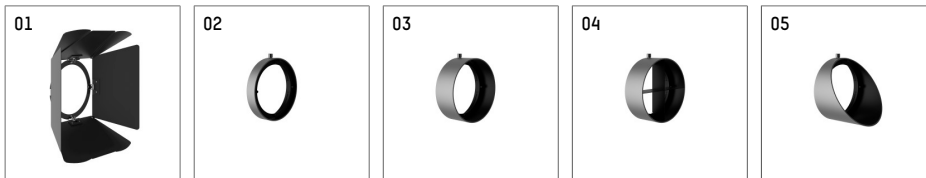

## 116 554 04 906 D | silver

lo.nely 4  
spotlight  
LED | 69 W 4000 K

- spotlight lo.nely 4
- with 3 circuit DALI adapter
- for Hoffmeister control.x tracks
- circuit selection is possible while adapter is inserted into the track
- passive thermo management
- with LED 7600 lm
- colour temperature: 4000 K
- colour rendering index: CRI >80
- L90 / B10 (50.000h)
- SDCM < 2
- net luminous flux: 6100 lm
- total load: 69 W
- luminous efficacy: 88,4 lm/W
- flood
- beam angle: 45 °
- LED power unit integrated in adapter, electronic (DALI), 220-240 V, 0/50/60 Hz
- dimmable
- dimming range: 100-5 %
- housing of die cast aluminium
- adapter of fibreglass reinforced thermoplastic
- microprismatic filter with very high rate of light transmission
- color-, protection- and conversion-filters are available as accessory
- length: 246 mm, width: 93 mm, height: 232 mm
- rotatable 360°, 95° tilttable (can be fixed)
- weight: 2,15 kg
- protection rating: IP20
- protection class I
- 5 years Hoffmeister warranty
- Made in Germany
- maximum ambient temperature: 35 ° C
- certificates: manufactured according to DIN VDE 0711 / EN 60598, CE
- colour: silver
- 116 554 04 906 D

### Optional accessories

description accessory general	dimensions in mm	item number	pic.-No.
antiglare flaps, 8-leaf barn door with connection ring 11656000721 (black) for spotlights lo.nely size 4		116 564 00 721	01
connection ring suitable for attachment of accessories for spotlights lo.nely size 4		116 560 00 906	02
tube screen suitable for attachment of accessories for spotlights lo.nely size 4		116 561 00 906	03
connection tube with cross louver suitable for attachment of accessories for spotlights lo.nely size 4		116 562 00 906	04
visor suitable for attachment of accessories for spotlights lo.nely size 4		116 563 00 906	05