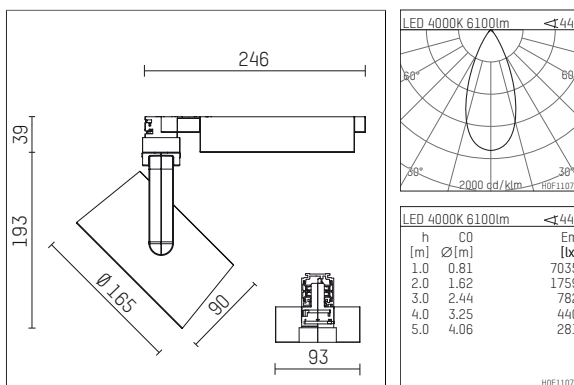

## 116 554 04 910 D | white

lo.nely 4  
spotlight  
LED | 69 W 4000 K

- spotlight lo.nely 4
- with 3 circuit DALI adapter
- for Hoffmeister control.x tracks
- circuit selection is possible while adapter is inserted into the track
- passive thermo management
- with LED 7600 lm
- colour temperature: 4000 K
- colour rendering index: CRI >80
- L90 / B10 (50.000h)
- SDCM < 2
- net luminous flux: 6100 lm
- total load: 69 W
- luminous efficacy: 88,4 lm/W
- flood
- beam angle: 45 °
- LED power unit integrated in adapter, electronic (DALI), 220-240 V, 0/50/60 Hz
- dimmable
- dimming range: 100-5 %
- housing of die cast aluminium
- adapter of fibreglass reinforced thermoplastic
- microprismatic filter with very high rate of light transmission
- color-, protection- and conversion-filters are available as accessory
- length: 246 mm, width: 93 mm, height: 232 mm
- rotatable 360°, 95° tilttable (can be fixed)
- weight: 2,15 kg
- protection rating: IP20
- protection class I
- 5 years Hoffmeister warranty
- Made in Germany
- maximum ambient temperature: 35 ° C
- certificates: manufactured according to DIN VDE 0711 / EN 60598, CE
- colour: white (RAL9016)
- 116 554 04 910 D

### Additional optional accessory components

description accessory general	dimensions in mm	item number	pic.-No.
honeycomb louver für Strahler lo.nely Größe 4		116 578 00 000	01
sculpture lens for spotlights lo.nely size 4	∅: 146,5	116 571 00 000	02
soft.shape lens for spotlights lo.nely size 4	∅: 146,5	116 570 00 000	03
soft.spot lens for spotlights lo.nely size 4	∅: 146,5	116 574 00 000	03
prismatic glass for spotlights lo.nely size 4	∅: 146,5	116 573 00 000	04
wide flood structured glas for spotlights lo.nely size 4	∅: 146,5	116 572 00 000	02