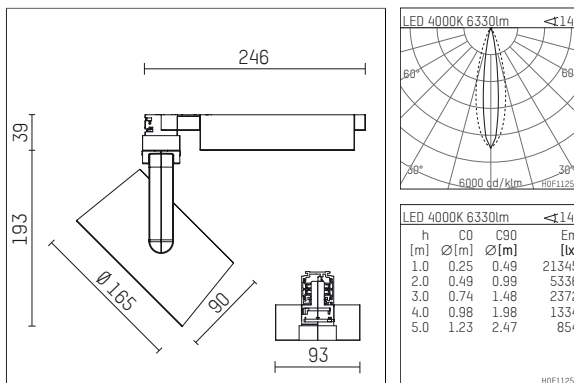

## 116 556 04 906 D | silver

lo.nely 4 | Oval Flood  
floodlight  
LED | 69 W 4000 K

- floodlight lo.nely 4 Oval Flood
- with 3 circuit DALI adapter
- for Hoffmeister control.x tracks
- circuit selection is possible while adapter is inserted into the track
- with horizontal oval.flood light distribution
- passive thermo management
- with LED 7600 lm
- colour temperature: 4000 K
- colour rendering index: CRI >80
- L90 / B10 (50.000h)
- SDCM < 2
- net luminous flux: 6330 lm
- total load: 69 W
- luminous efficacy: 91,7 lm/W
- oval flood horizontal
- LED power unit integrated in adapter, electronic (DALI), 220-240 V, 0/50/60 Hz
- temperature-controlled LED circuit board (NTC)
- dimmable
- dimming range: 100-5 %
- housing of die cast aluminium
- adapter of fibreglass reinforced thermoplastic
- microprismatic filter with very high rate of light transmission
- color-, protection- and conversion-filters are available as accessory
- length: 246 mm, width: 93 mm, height: 232 mm
- rotatable 360°, 95° tiltable (can be fixed)
- weight: 2,15 kg
- protection rating: IP20
- protection class I
- 5 years Hoffmeister warranty
- Made in Germany
- maximum ambient temperature: 35 ° C
- certificates: manufactured according to DIN VDE 0711 / EN 60598, CE
- colour: silver
- 116 556 04 906 D