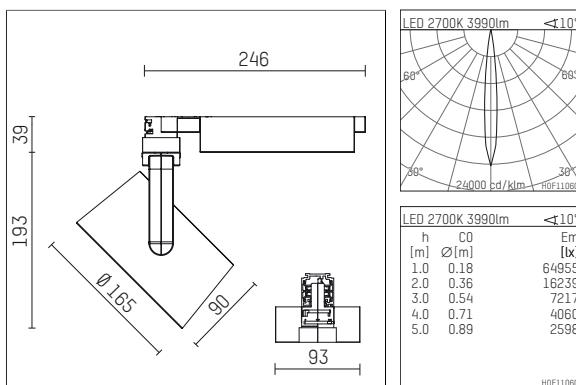

## 116 557 02 721 D | black

lo.nely 4  
spotlight  
LED | 69 W 2700 K

- spotlight lo.nely 4
- with 3 circuit DALI adapter
- for Hoffmeister control.x tracks
- circuit selection is possible while adapter is inserted into the track
- passive thermo management
- with LED 4500 lm
- colour temperature: 2700 K
- colour rendering index: CRI >90
- L90 / B10 (50.000h)
- SDCM < 3
- net luminous flux: 3990 lm
- total load: 69 W
- luminous efficacy: 57,8 lm/W
- spot
- beam angle: 10 °
- LED power unit integrated in adapter, electronic (DALI), 220-240 V, 0/50/60 Hz
- dimmable
- dimming range: 100-5 %
- housing of die cast aluminium
- adapter of fibreglass reinforced thermoplastic
- safety glass, clear
- color-, protection- and conversion-filters are available as accessory
- length: 246 mm, width: 93 mm, height: 232 mm
- rotatable 360°, 95° tiltable (can be fixed)
- weight: 2,15 kg
- protection rating: IP20
- protection class I
- 5 years Hoffmeister warranty
- Made in Germany
- maximum ambient temperature: 35 ° C
- certificates: manufactured according to DIN VDE 0711 / EN 60598, CE
- colour: black
- 116 557 02 721 D

### Additional optional accessory components

description accessory general	dimensions in mm	item number	pic.-No.
honeycomb louver für Strahler lo.nely Größe 4		116 578 00 000	01
sculpture lens for spotlights lo.nely size 4	Ø: 146,5	116 571 00 000	02
soft.shape lens for spotlights lo.nely size 4	Ø: 146,5	116 570 00 000	03
soft.spot lens for spotlights lo.nely size 4	Ø: 146,5	116 574 00 000	03
prismatic glass for spotlights lo.nely size 4	Ø: 146,5	116 573 00 000	04
wide flood structured glas for spotlights lo.nely size 4	Ø: 146,5	116 572 00 000	02