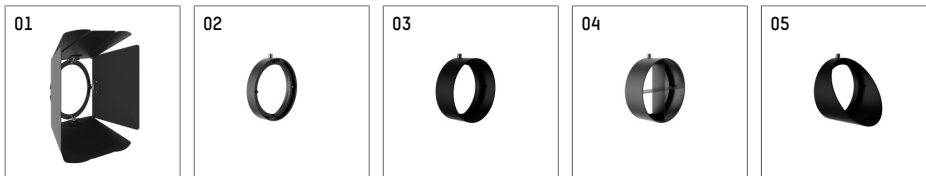

## 116 557 02 721 D | black

lo.nely 4  
spotlight  
LED | 69 W 2700 K

- spotlight lo.nely 4
- with 3 circuit DALI adapter
- for Hoffmeister control.x tracks
- circuit selection is possible while adapter is inserted into the track
- passive thermo management
- with LED 4500 lm
- colour temperature: 2700 K
- colour rendering index: CRI >90
- L90 / B10 (50.000h)
- SDCM < 3
- net luminous flux: 3990 lm
- total load: 69 W
- luminous efficacy: 57,8 lm/W
- spot
- beam angle: 10 °
- LED power unit integrated in adapter, electronic (DALI), 220-240 V, 0/50/60 Hz
- dimmable
- dimming range: 100-5 %
- housing of die cast aluminium
- adapter of fibreglass reinforced thermoplastic
- safety glass, clear
- color-, protection- and conversion-filters are available as accessory
- length: 246 mm, width: 93 mm, height: 232 mm
- rotatable 360°, 95° tiltable (can be fixed)
- weight: 2,15 kg
- protection rating: IP20
- protection class I
- 5 years Hoffmeister warranty
- Made in Germany
- maximum ambient temperature: 35 ° C
- certificates: manufactured according to DIN VDE 0711 / EN 60598, CE
- colour: black
- 116 557 02 721 D

### Optional accessories

description accessory general	dimensions in mm	item number	pic.-No.
antiglare flaps, 8-leaf barn door with connection ring 11656000721 (black) for spotlights lo.nely size 4		116 564 00 721	01
connection ring suitable for attachment of accessories for spotlights lo.nely size 4		116 560 00 721	02
tube screen suitable for attachment of accessories for spotlights lo.nely size 4		116 561 00 721	03
connection tube with cross louver suitable for attachment of accessories for spotlights lo.nely size 4		116 562 00 721	04
visor suitable for attachment of accessories for spotlights lo.nely size 4		116 563 00 721	05