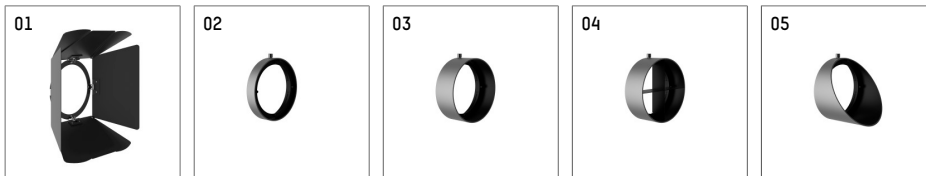

## 116 557 02 906 D | silver

lo.nely 4  
spotlight  
LED | 69 W 2700 K

- spotlight lo.nely 4
- with 3 circuit DALI adapter
- for Hoffmeister control.x tracks
- circuit selection is possible while adapter is inserted into the track
- passive thermo management
- with LED 4500 lm
- colour temperature: 2700 K
- colour rendering index: CRI >90
- L90 / B10 (50.000h)
- SDCM < 3
- net luminous flux: 3990 lm
- total load: 69 W
- luminous efficacy: 57,8 lm/W
- spot
- beam angle: 10 °
- LED power unit integrated in adapter, electronic (DALI), 220-240 V, 0/50/60 Hz
- dimmable
- dimming range: 100-5 %
- housing of die cast aluminium
- adapter of fibreglass reinforced thermoplastic
- safety glass, clear
- color-, protection- and conversion-filters are available as accessory
- length: 246 mm, width: 93 mm, height: 232 mm
- rotatable 360°, 95° tiltable (can be fixed)
- weight: 2,15 kg
- protection rating: IP20
- protection class I
- 5 years Hoffmeister warranty
- Made in Germany
- maximum ambient temperature: 35 ° C
- certificates: manufactured according to DIN VDE 0711 / EN 60598, CE
- colour: silver
- 116 557 02 906 D

### Optional accessories

description accessory general	dimensions in mm	item number	pic.-No.
antiglare flaps, 8-leaf barn door with connection ring 11656000721 (black) for spotlights lo.nely size 4		116 564 00 721	01
connection ring suitable for attachment of accessories for spotlights lo.nely size 4		116 560 00 906	02
tube screen suitable for attachment of accessories for spotlights lo.nely size 4		116 561 00 906	03
connection tube with cross louver suitable for attachment of accessories for spotlights lo.nely size 4		116 562 00 906	04
visor suitable for attachment of accessories for spotlights lo.nely size 4		116 563 00 906	05