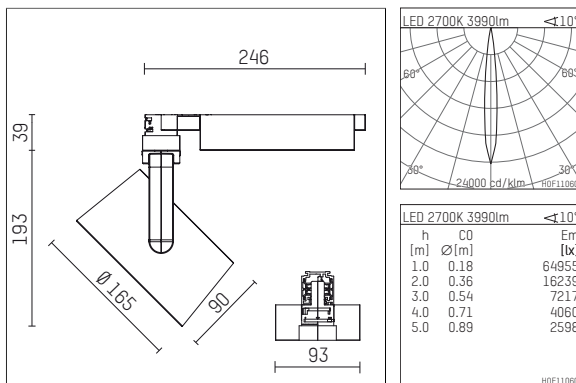

## 116 557 02 906 D | silver

lo.nely 4  
spotlight  
LED | 69 W 2700 K

- spotlight lo.nely 4
- with 3 circuit DALI adapter
- for Hoffmeister control.x tracks
- circuit selection is possible while adapter is inserted into the track
- passive thermo management
- with LED 4500 lm
- colour temperature: 2700 K
- colour rendering index: CRI >90
- L90 / B10 (50.000h)
- SDCM < 3
- net luminous flux: 3990 lm
- total load: 69 W
- luminous efficacy: 57,8 lm/W
- spot
- beam angle: 10 °
- LED power unit integrated in adapter, electronic (DALI), 220-240 V, 0/50/60 Hz
- dimmable
- dimming range: 100-5 %
- housing of die cast aluminium
- adapter of fibreglass reinforced thermoplastic
- safety glass, clear
- color-, protection- and conversion-filters are available as accessory
- length: 246 mm, width: 93 mm, height: 232 mm
- rotatable 360°, 95° tiltable (can be fixed)
- weight: 2,15 kg
- protection rating: IP20
- protection class I
- 5 years Hoffmeister warranty
- Made in Germany
- maximum ambient temperature: 35 ° C
- certificates: manufactured according to DIN VDE 0711 / EN 60598, CE
- colour: silver
- 116 557 02 906 D

### Additional optional accessory components

description accessory general	dimensions in mm	item number	pic.-No.
honeycomb louver für Strahler lo.nely Größe 4		116 578 00 000	01
sculpture lens for spotlights lo.nely size 4	Ø: 146,5	116 571 00 000	02
soft.shape lens for spotlights lo.nely size 4	Ø: 146,5	116 570 00 000	03
soft.spot lens for spotlights lo.nely size 4	Ø: 146,5	116 574 00 000	03
prismatic glass for spotlights lo.nely size 4	Ø: 146,5	116 573 00 000	04
wide flood structured glas for spotlights lo.nely size 4	Ø: 146,5	116 572 00 000	02