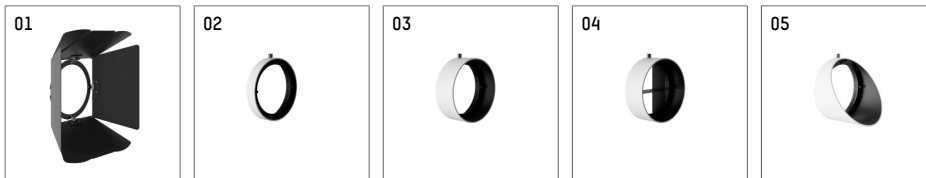

116 557 02 910 D | white

lo.nely 4
spotlight
LED | 69 W 2700 K

- spotlight lo.nely 4
- with 3 circuit DALI adapter
- for Hoffmeister control.x tracks
- circuit selection is possible while adapter is inserted into the track
- passive thermo management
- with LED 4500 lm
- colour temperature: 2700 K
- colour rendering index: CRI >90
- L90 / B10 (50.000h)
- SDCM < 3
- net luminous flux: 3990 lm
- total load: 69 W
- luminous efficacy: 57,8 lm/W
- spot
- beam angle: 10 °
- LED power unit integrated in adapter, electronic (DALI), 220-240 V, 0/50/60 Hz
- dimmable
- dimming range: 100-5 %
- housing of die cast aluminium
- adapter of fibreglass reinforced thermoplastic
- safety glass, clear
- color-, protection- and conversion-filters are available as accessory
- length: 246 mm, width: 93 mm, height: 232 mm
- rotatable 360°, 95° tiltable (can be fixed)
- weight: 2,15 kg
- protection rating: IP20
- protection class I
- 5 years Hoffmeister warranty
- Made in Germany
- maximum ambient temperature: 35 ° C
- certificates: manufactured according to DIN VDE 0711 / EN 60598, CE
- colour: white (RAL9016)
- 116 557 02 910 D

- Overview of accessories on the following page / s

116 557 02 910 D
accessory

Optional accessories

| description accessory general | dimensions in mm | item number | pic.-No. |
|--|------------------|----------------|----------|
| antiglare flaps, 8-leaf barn door with connection ring 11656000721 (black) for spotlights lo.nely size 4 | | 116 564 00 721 | 01 |
| connection ring suitable for attachment of accessories for spotlights lo.nely size 4 | | 116 560 00 910 | 02 |
| tube screen suitable for attachment of accessories for spotlights lo.nely size 4 | | 116 561 00 910 | 03 |
| connection tube with cross louver suitable for attachment of accessories for spotlights lo.nely size 4 | | 116 562 00 910 | 04 |
| visor suitable for attachment of accessories for spotlights lo.nely size 4 | | 116 563 00 910 | 05 |