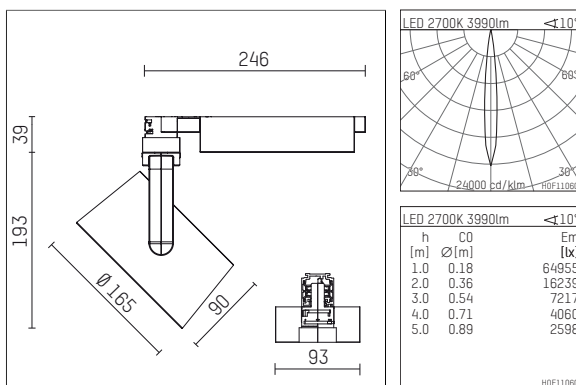

116 557 02 910 D | white

lo.nely 4
spotlight
LED | 69 W 2700 K

- spotlight lo.nely 4
- with 3 circuit DALI adapter
- for Hoffmeister control.x tracks
- circuit selection is possible while adapter is inserted into the track
- passive thermo management
- with LED 4500 lm
- colour temperature: 2700 K
- colour rendering index: CRI >90
- L90 / B10 (50.000h)
- SDCM < 3
- net luminous flux: 3990 lm
- total load: 69 W
- luminous efficacy: 57,8 lm/W
- spot
- beam angle: 10 °
- LED power unit integrated in adapter, electronic (DALI), 220-240 V, 0/50/60 Hz
- dimmable
- dimming range: 100-5 %
- housing of die cast aluminium
- adapter of fibreglass reinforced thermoplastic
- safety glass, clear
- color-, protection- and conversion-filters are available as accessory
- length: 246 mm, width: 93 mm, height: 232 mm
- rotatable 360°, 95° tiltable (can be fixed)
- weight: 2,15 kg
- protection rating: IP20
- protection class I
- 5 years Hoffmeister warranty
- Made in Germany
- maximum ambient temperature: 35 ° C
- certificates: manufactured according to DIN VDE 0711 / EN 60598, CE
- colour: white (RAL9016)
- 116 557 02 910 D

Additional optional accessory components

| description accessory general | dimensions in mm | item number | pic.-No. |
|---|------------------|----------------|----------|
| honeycomb louver für Strahler lo.nely Größe 4 | | 116 578 00 000 | 01 |
| sculpture lens for spotlights lo.nely size 4 | Ø: 146,5 | 116 571 00 000 | 02 |
| soft.shape lens for spotlights lo.nely size 4 | Ø: 146,5 | 116 570 00 000 | 03 |
| soft.spot lens for spotlights lo.nely size 4 | Ø: 146,5 | 116 574 00 000 | 03 |
| prismatic glass for spotlights lo.nely size 4 | Ø: 146,5 | 116 573 00 000 | 04 |
| wide flood structured glas for spotlights lo.nely size 4 | Ø: 146,5 | 116 572 00 000 | 02 |