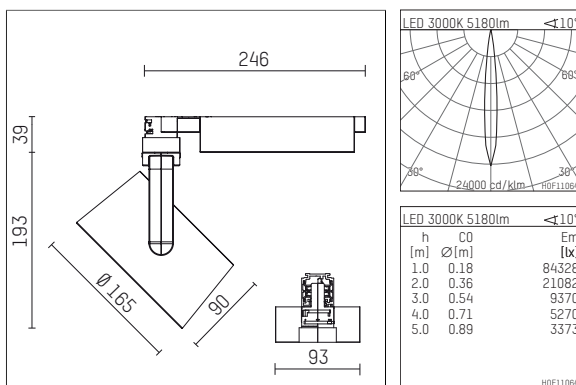

116 557 03 721 D | black

lo.nely 4
spotlight
LED | 69 W 3000 K

- spotlight lo.nely 4
- with 3 circuit DALI adapter
- for Hoffmeister control.x tracks
- circuit selection is possible while adapter is inserted into the track
- passive thermo management
- with LED 5850 lm
- colour temperature: 3000 K
- colour rendering index: CRI >90
- L90 / B10 (50.000h)
- SDCM < 2
- net luminous flux: 5180 lm
- total load: 69 W
- luminous efficacy: 75,1 lm/W
- spot
- beam angle: 10 °
- LED power unit integrated in adapter, electronic (DALI), 220-240 V, 0/50/60 Hz
- dimmable
- dimming range: 100-5 %
- housing of die cast aluminium
- adapter of fibreglass reinforced thermoplastic
- safety glass, clear
- color-, protection- and conversion-filters are available as accessory
- length: 246 mm, width: 93 mm, height: 232 mm
- rotatable 360°, 95° tiltable (can be fixed)
- weight: 2,15 kg
- protection rating: IP20
- protection class I
- 5 years Hoffmeister warranty
- Made in Germany
- maximum ambient temperature: 35 ° C
- certificates: manufactured according to DIN VDE 0711 / EN 60598, CE
- colour: black
- 116 557 03 721 D

Additional optional accessory components

description accessory general	dimensions in mm	item number	pic.-No.
honeycomb louver für Strahler lo.nely Größe 4		116 578 00 000	01
sculpture lens for spotlights lo.nely size 4	Ø: 146,5	116 571 00 000	02
soft.shape lens for spotlights lo.nely size 4	Ø: 146,5	116 570 00 000	03
soft.spot lens for spotlights lo.nely size 4	Ø: 146,5	116 574 00 000	03
prismatic glass for spotlights lo.nely size 4	Ø: 146,5	116 573 00 000	04
wide flood structured glas for spotlights lo.nely size 4	Ø: 146,5	116 572 00 000	02