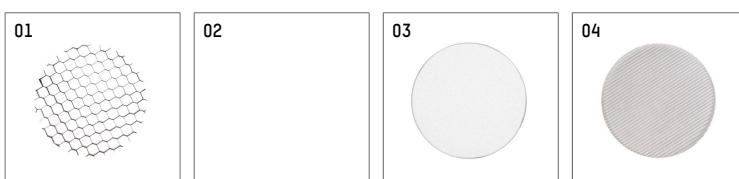

- Overview of accessories on the following page / s

116 557 03 721 D
accessory

Optional accessories

description accessory general	dimensions in mm	item number	pic.-No.
antiglare flaps, 8-leaf barn door with connection ring 11656000721 (black) for spotlights lo.nely size 4		116 564 00 721	01
connection ring suitable for attachment of accessories for spotlights lo.nely size 4		116 560 00 721	02
tube screen suitable for attachment of accessories for spotlights lo.nely size 4		116 561 00 721	03
connection tube with cross louver suitable for attachment of accessories for spotlights lo.nely size 4		116 562 00 721	04
visor suitable for attachment of accessories for spotlights lo.nely size 4		116 563 00 721	05

Additional optional accessory components

description accessory general	dimensions in mm	item number	pic.-No.
honeycomb louver für Strahler lo.nely Größe 4		116 578 00 000	01
sculpture lens for spotlights lo.nely size 4	Ø: 146,5	116 571 00 000	02
soft.shape lens for spotlights lo.nely size 4	Ø: 146,5	116 570 00 000	03
soft.spot lens for spotlights lo.nely size 4	Ø: 146,5	116 574 00 000	03
prismatic glass for spotlights lo.nely size 4	Ø: 146,5	116 573 00 000	04
wide flood structured glas for spotlights lo.nely size 4	Ø: 146,5	116 572 00 000	02