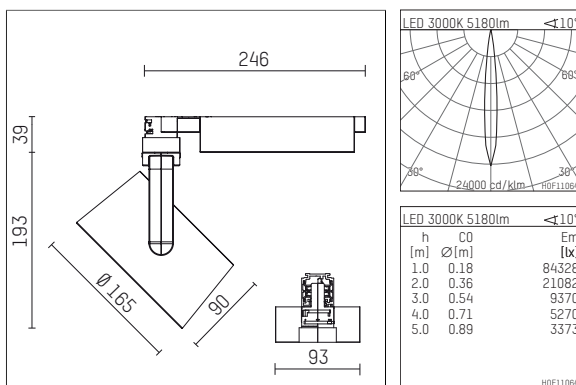

116 557 03 906 D | silver

lo.nely 4
spotlight
LED | 69 W 3000 K

- spotlight lo.nely 4
- with 3 circuit DALI adapter
- for Hoffmeister control.x tracks
- circuit selection is possible while adapter is inserted into the track
- passive thermo management
- with LED 5850 lm
- colour temperature: 3000 K
- colour rendering index: CRI >90
- L90 / B10 (50.000h)
- SDCM < 2
- net luminous flux: 5180 lm
- total load: 69 W
- luminous efficacy: 75,1 lm/W
- spot
- beam angle: 10 °
- LED power unit integrated in adapter, electronic (DALI), 220-240 V, 0/50/60 Hz
- dimmable
- dimming range: 100-5 %
- housing of die cast aluminium
- adapter of fibreglass reinforced thermoplastic
- safety glass, clear
- color-, protection- and conversion-filters are available as accessory
- length: 246 mm, width: 93 mm, height: 232 mm
- rotatable 360°, 95° tiltable (can be fixed)
- weight: 2,15 kg
- protection rating: IP20
- protection class I
- 5 years Hoffmeister warranty
- Made in Germany
- maximum ambient temperature: 35 ° C
- certificates: manufactured according to DIN VDE 0711 / EN 60598, CE
- colour: silver
- 116 557 03 906 D

Additional optional accessory components

description accessory general	dimensions in mm	item number	pic.-No.
honeycomb louver für Strahler lo.nely Größe 4		116 578 00 000	01
sculpture lens for spotlights lo.nely size 4	Ø: 146,5	116 571 00 000	02
soft.shape lens for spotlights lo.nely size 4	Ø: 146,5	116 570 00 000	03
soft.spot lens for spotlights lo.nely size 4	Ø: 146,5	116 574 00 000	03
prismatic glass for spotlights lo.nely size 4	Ø: 146,5	116 573 00 000	04
wide flood structured glas for spotlights lo.nely size 4	Ø: 146,5	116 572 00 000	02