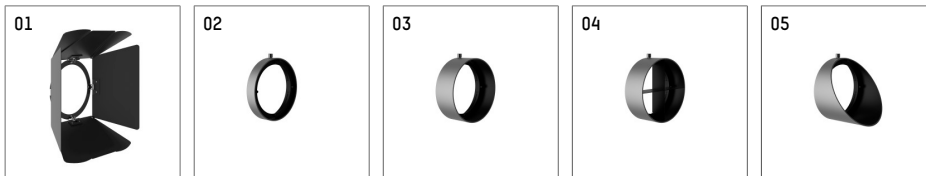

116 557 03 906 D | silver

lo.nely 4
spotlight
LED | 69 W 3000 K

- spotlight lo.nely 4
- with 3 circuit DALI adapter
- for Hoffmeister control.x tracks
- circuit selection is possible while adapter is inserted into the track
- passive thermo management
- with LED 5850 lm
- colour temperature: 3000 K
- colour rendering index: CRI >90
- L90 / B10 (50.000h)
- SDCM < 2
- net luminous flux: 5180 lm
- total load: 69 W
- luminous efficacy: 75,1 lm/W
- spot
- beam angle: 10 °
- LED power unit integrated in adapter, electronic (DALI), 220-240 V, 0/50/60 Hz
- dimmable
- dimming range: 100-5 %
- housing of die cast aluminium
- adapter of fibreglass reinforced thermoplastic
- safety glass, clear
- color-, protection- and conversion-filters are available as accessory
- length: 246 mm, width: 93 mm, height: 232 mm
- rotatable 360°, 95° tiltable (can be fixed)
- weight: 2,15 kg
- protection rating: IP20
- protection class I
- 5 years Hoffmeister warranty
- Made in Germany
- maximum ambient temperature: 35 ° C
- certificates: manufactured according to DIN VDE 0711 / EN 60598, CE
- colour: silver
- 116 557 03 906 D

- Overview of accessories on the following page / s

116 557 03 906 D
accessory

Optional accessories

description accessory general	dimensions in mm	item number	pic.-No.
antiglare flaps, 8-leaf barn door with connection ring 11656000721 (black) for spotlights lo.nely size 4		116 564 00 721	01
connection ring suitable for attachment of accessories for spotlights lo.nely size 4		116 560 00 906	02
tube screen suitable for attachment of accessories for spotlights lo.nely size 4		116 561 00 906	03
connection tube with cross louver suitable for attachment of accessories for spotlights lo.nely size 4		116 562 00 906	04
visor suitable for attachment of accessories for spotlights lo.nely size 4		116 563 00 906	05