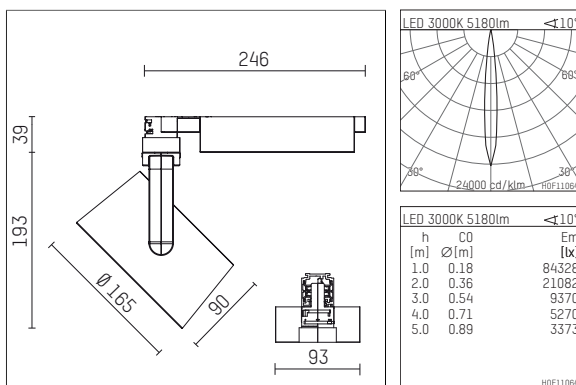

116 557 03 910 D | white

lo.nely 4
spotlight
LED | 69 W 3000 K

- spotlight lo.nely 4
- with 3 circuit DALI adapter
- for Hoffmeister control.x tracks
- circuit selection is possible while adapter is inserted into the track
- passive thermo management
- with LED 5850 lm
- colour temperature: 3000 K
- colour rendering index: CRI >90
- L90 / B10 (50.000h)
- SDCM < 2
- net luminous flux: 5180 lm
- total load: 69 W
- luminous efficacy: 75,1 lm/W
- spot
- beam angle: 10 °
- LED power unit integrated in adapter, electronic (DALI), 220-240 V, 0/50/60 Hz
- dimmable
- dimming range: 100-5 %
- housing of die cast aluminium
- adapter of fibreglass reinforced thermoplastic
- safety glass, clear
- color-, protection- and conversion-filters are available as accessory
- length: 246 mm, width: 93 mm, height: 232 mm
- rotatable 360°, 95° tiltable (can be fixed)
- weight: 2,15 kg
- protection rating: IP20
- protection class I
- 5 years Hoffmeister warranty
- Made in Germany
- maximum ambient temperature: 35 ° C
- certificates: manufactured according to DIN VDE 0711 / EN 60598, CE
- colour: white (RAL9016)
- 116 557 03 910 D

Additional optional accessory components

description accessory general	dimensions in mm	item number	pic.-No.
honeycomb louver für Strahler lo.nely Größe 4		116 578 00 000	01
sculpture lens for spotlights lo.nely size 4	Ø: 146,5	116 571 00 000	02
soft.shape lens for spotlights lo.nely size 4	Ø: 146,5	116 570 00 000	03
soft.spot lens for spotlights lo.nely size 4	Ø: 146,5	116 574 00 000	03
prismatic glass for spotlights lo.nely size 4	Ø: 146,5	116 573 00 000	04
wide flood structured glas for spotlights lo.nely size 4	Ø: 146,5	116 572 00 000	02