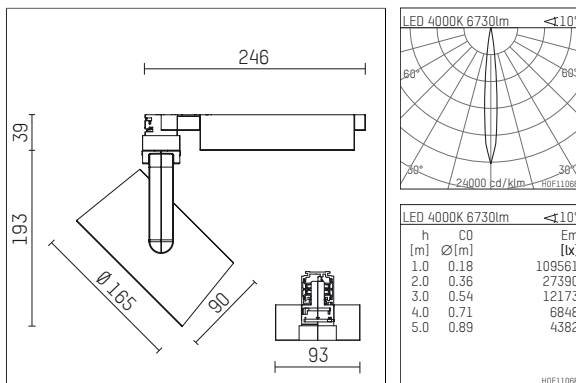

116 557 04 721 D | black

lo.nely 4
spotlight
LED | 69 W 4000 K

- spotlight lo.nely 4
- with 3 circuit DALI adapter
- for Hoffmeister control.x tracks
- circuit selection is possible while adapter is inserted into the track
- passive thermo management
- with LED 7600 lm
- colour temperature: 4000 K
- colour rendering index: CRI >80
- L90 / B10 (50.000h)
- SDCM < 2
- net luminous flux: 6730 lm
- total load: 69 W
- luminous efficacy: 97,5 lm/W
- spot
- beam angle: 10 °
- LED power unit integrated in adapter, electronic (DALI), 220-240 V, 0/50/60 Hz
- dimmable
- dimming range: 100-5 %
- housing of die cast aluminium
- adapter of fibreglass reinforced thermoplastic
- safety glass, clear
- color-, protection- and conversion-filters are available as accessory
- length: 246 mm, width: 93 mm, height: 232 mm
- rotatable 360°, 95° tiltable (can be fixed)
- weight: 2,15 kg
- protection rating: IP20
- protection class I
- 5 years Hoffmeister warranty
- Made in Germany
- maximum ambient temperature: 35 ° C
- certificates: manufactured according to DIN VDE 0711 / EN 60598, CE
- colour: black
- 116 557 04 721 D

Additional optional accessory components

description accessory general	dimensions in mm	item number	pic.-No.
honeycomb louver für Strahler lo.nely Größe 4		116 578 00 000	01
sculpture lens for spotlights lo.nely size 4	Ø: 146,5	116 571 00 000	02
soft.shape lens for spotlights lo.nely size 4	Ø: 146,5	116 570 00 000	03
soft.spot lens for spotlights lo.nely size 4	Ø: 146,5	116 574 00 000	03
prismatic glass for spotlights lo.nely size 4	Ø: 146,5	116 573 00 000	04
wide flood structured glas for spotlights lo.nely size 4	Ø: 146,5	116 572 00 000	02