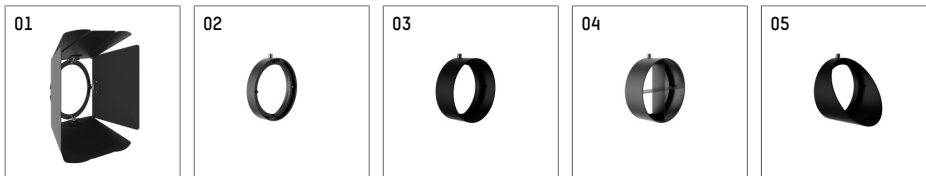

116 557 04 721 D | black

lo.nely 4
spotlight
LED | 69 W 4000 K

- spotlight lo.nely 4
- with 3 circuit DALI adapter
- for Hoffmeister control.x tracks
- circuit selection is possible while adapter is inserted into the track
- passive thermo management
- with LED 7600 lm
- colour temperature: 4000 K
- colour rendering index: CRI >80
- L90 / B10 (50.000h)
- SDCM < 2
- net luminous flux: 6730 lm
- total load: 69 W
- luminous efficacy: 97,5 lm/W
- spot
- beam angle: 10 °
- LED power unit integrated in adapter, electronic (DALI), 220-240 V, 0/50/60 Hz
- dimmable
- dimming range: 100-5 %
- housing of die cast aluminium
- adapter of fibreglass reinforced thermoplastic
- safety glass, clear
- color-, protection- and conversion-filters are available as accessory
- length: 246 mm, width: 93 mm, height: 232 mm
- rotatable 360°, 95° tiltable (can be fixed)
- weight: 2,15 kg
- protection rating: IP20
- protection class I
- 5 years Hoffmeister warranty
- Made in Germany
- maximum ambient temperature: 35 ° C
- certificates: manufactured according to DIN VDE 0711 / EN 60598, CE
- colour: black
- 116 557 04 721 D

- Overview of accessories on the following page / s

116 557 04 721 D
accessory

Optional accessories

description accessory general	dimensions in mm	item number	pic.-No.
antiglare flaps, 8-leaf barn door with connection ring 11656000721 (black) for spotlights lo.nely size 4		116 564 00 721	01
connection ring suitable for attachment of accessories for spotlights lo.nely size 4		116 560 00 721	02
tube screen suitable for attachment of accessories for spotlights lo.nely size 4		116 561 00 721	03
connection tube with cross louver suitable for attachment of accessories for spotlights lo.nely size 4		116 562 00 721	04
visor suitable for attachment of accessories for spotlights lo.nely size 4		116 563 00 721	05