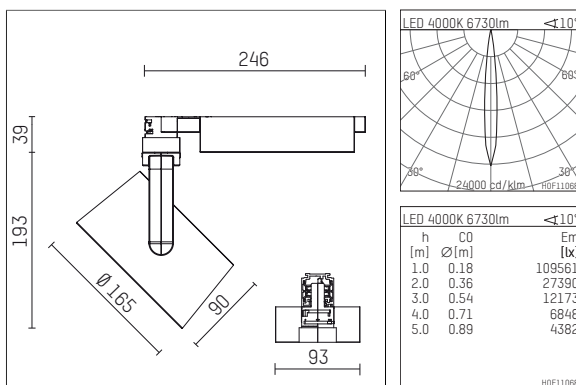

116 557 04 906 D | silver

lo.nely 4
spotlight
LED | 69 W 4000 K

- spotlight lo.nely 4
- with 3 circuit DALI adapter
- for Hoffmeister control.x tracks
- circuit selection is possible while adapter is inserted into the track
- passive thermo management
- with LED 7600 lm
- colour temperature: 4000 K
- colour rendering index: CRI >80
- L90 / B10 (50.000h)
- SDCM < 2
- net luminous flux: 6730 lm
- total load: 69 W
- luminous efficacy: 97,5 lm/W
- spot
- beam angle: 10 °
- LED power unit integrated in adapter, electronic (DALI), 220-240 V, 0/50/60 Hz
- dimmable
- dimming range: 100-5 %
- housing of die cast aluminium
- adapter of fibreglass reinforced thermoplastic
- safety glass, clear
- color-, protection- and conversion-filters are available as accessory
- length: 246 mm, width: 93 mm, height: 232 mm
- rotatable 360°, 95° tiltable (can be fixed)
- weight: 2,15 kg
- protection rating: IP20
- protection class I
- 5 years Hoffmeister warranty
- Made in Germany
- maximum ambient temperature: 35 ° C
- certificates: manufactured according to DIN VDE 0711 / EN 60598, CE
- colour: silver
- 116 557 04 906 D

Additional optional accessory components

description accessory general	dimensions in mm	item number	pic.-No.
honeycomb louver für Strahler lo.nely Größe 4		116 578 00 000	01
sculpture lens for spotlights lo.nely size 4	Ø: 146,5	116 571 00 000	02
soft.shape lens for spotlights lo.nely size 4	Ø: 146,5	116 570 00 000	03
soft.spot lens for spotlights lo.nely size 4	Ø: 146,5	116 574 00 000	03
prismatic glass for spotlights lo.nely size 4	Ø: 146,5	116 573 00 000	04
wide flood structured glas for spotlights lo.nely size 4	Ø: 146,5	116 572 00 000	02