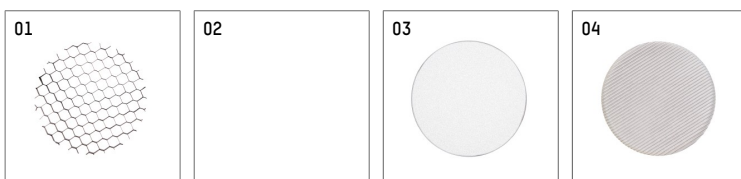

116 557 04 906 D | silver

lo.nely 4
spotlight
LED | 69 W 4000 K

- spotlight lo.nely 4
- with 3 circuit DALI adapter
- for Hoffmeister control.x tracks
- circuit selection is possible while adapter is inserted into the track
- passive thermo management
- with LED 7600 lm
- colour temperature: 4000 K
- colour rendering index: CRI >80
- L90 / B10 (50.000h)
- SDCM < 2
- net luminous flux: 6730 lm
- total load: 69 W
- luminous efficacy: 97,5 lm/W
- spot
- beam angle: 10 °
- LED power unit integrated in adapter, electronic (DALI), 220-240 V, 0/50/60 Hz
- dimmable
- dimming range: 100-5 %
- housing of die cast aluminium
- adapter of fibreglass reinforced thermoplastic
- safety glass, clear
- color-, protection- and conversion-filters are available as accessory
- length: 246 mm, width: 93 mm, height: 232 mm
- rotatable 360°, 95° tiltable (can be fixed)
- weight: 2,15 kg
- protection rating: IP20
- protection class I
- 5 years Hoffmeister warranty
- Made in Germany
- maximum ambient temperature: 35 ° C
- certificates: manufactured according to DIN VDE 0711 / EN 60598, CE
- colour: silver
- 116 557 04 906 D

Additional optional accessory components

description accessory general	dimensions in mm	item number	pic.-No.
honeycomb louver für Strahler lo.nely Größe 4		116 578 00 000	01
sculpture lens for spotlights lo.nely size 4	Ø: 146,5	116 571 00 000	02
soft.shape lens for spotlights lo.nely size 4	Ø: 146,5	116 570 00 000	03
soft.spot lens for spotlights lo.nely size 4	Ø: 146,5	116 574 00 000	03
prismatic glass for spotlights lo.nely size 4	Ø: 146,5	116 573 00 000	04
wide flood structured glas for spotlights lo.nely size 4	Ø: 146,5	116 572 00 000	02