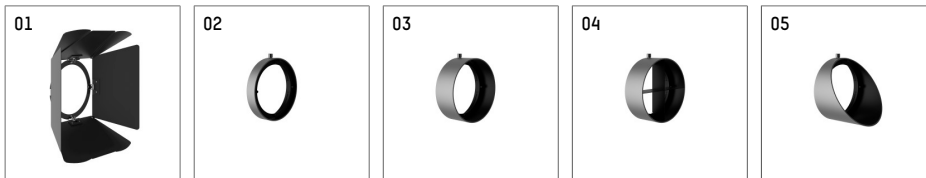

116 557 04 906 D | silver

lo.nely 4
spotlight
LED | 69 W 4000 K

- spotlight lo.nely 4
- with 3 circuit DALI adapter
- for Hoffmeister control.x tracks
- circuit selection is possible while adapter is inserted into the track
- passive thermo management
- with LED 7600 lm
- colour temperature: 4000 K
- colour rendering index: CRI >80
- L90 / B10 (50.000h)
- SDCM < 2
- net luminous flux: 6730 lm
- total load: 69 W
- luminous efficacy: 97,5 lm/W
- spot
- beam angle: 10 °
- LED power unit integrated in adapter, electronic (DALI), 220-240 V, 0/50/60 Hz
- dimmable
- dimming range: 100-5 %
- housing of die cast aluminium
- adapter of fibreglass reinforced thermoplastic
- safety glass, clear
- color-, protection- and conversion-filters are available as accessory
- length: 246 mm, width: 93 mm, height: 232 mm
- rotatable 360°, 95° tiltable (can be fixed)
- weight: 2,15 kg
- protection rating: IP20
- protection class I
- 5 years Hoffmeister warranty
- Made in Germany
- maximum ambient temperature: 35 ° C
- certificates: manufactured according to DIN VDE 0711 / EN 60598, CE
- colour: silver
- 116 557 04 906 D

- Overview of accessories on the following page / s

116 557 04 906 D
accessory

Optional accessories

description accessory general	dimensions in mm	item number	pic.-No.
antiglare flaps, 8-leaf barn door with connection ring 11656000721 (black) for spotlights lo.nely size 4		116 564 00 721	01
connection ring suitable for attachment of accessories for spotlights lo.nely size 4		116 560 00 906	02
tube screen suitable for attachment of accessories for spotlights lo.nely size 4		116 561 00 906	03
connection tube with cross louver suitable for attachment of accessories for spotlights lo.nely size 4		116 562 00 906	04
visor suitable for attachment of accessories for spotlights lo.nely size 4		116 563 00 906	05