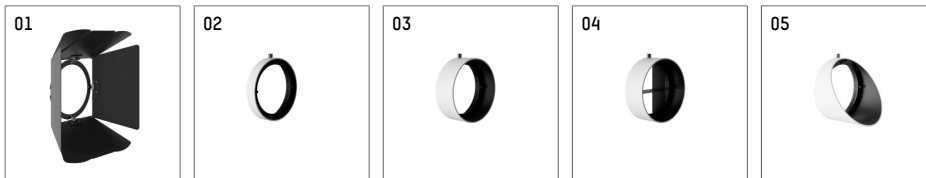

116 557 04 910 D | white

lo.nely 4
spotlight
LED | 69 W 4000 K

- spotlight lo.nely 4
- with 3 circuit DALI adapter
- for Hoffmeister control.x tracks
- circuit selection is possible while adapter is inserted into the track
- passive thermo management
- with LED 7600 lm
- colour temperature: 4000 K
- colour rendering index: CRI >80
- L90 / B10 (50.000h)
- SDCM < 2
- net luminous flux: 6730 lm
- total load: 69 W
- luminous efficacy: 97,5 lm/W
- spot
- beam angle: 10 °
- LED power unit integrated in adapter, electronic (DALI), 220-240 V, 0/50/60 Hz
- dimmable
- dimming range: 100-5 %
- housing of die cast aluminium
- adapter of fibreglass reinforced thermoplastic
- safety glass, clear
- color-, protection- and conversion-filters are available as accessory
- length: 246 mm, width: 93 mm, height: 232 mm
- rotatable 360°, 95° tiltable (can be fixed)
- weight: 2,15 kg
- protection rating: IP20
- protection class I
- 5 years Hoffmeister warranty
- Made in Germany
- maximum ambient temperature: 35 ° C
- certificates: manufactured according to DIN VDE 0711 / EN 60598, CE
- colour: white (RAL9016)
- 116 557 04 910 D

- Overview of accessories on the following page / s

116 557 04 910 D
accessory

Optional accessories

description accessory general	dimensions in mm	item number	pic.-No.
antiglare flaps, 8-leaf barn door with connection ring 11656000721 (black) for spotlights lo.nely size 4		116 564 00 721	01
connection ring suitable for attachment of accessories for spotlights lo.nely size 4		116 560 00 910	02
tube screen suitable for attachment of accessories for spotlights lo.nely size 4		116 561 00 910	03
connection tube with cross louver suitable for attachment of accessories for spotlights lo.nely size 4		116 562 00 910	04
visor suitable for attachment of accessories for spotlights lo.nely size 4		116 563 00 910	05