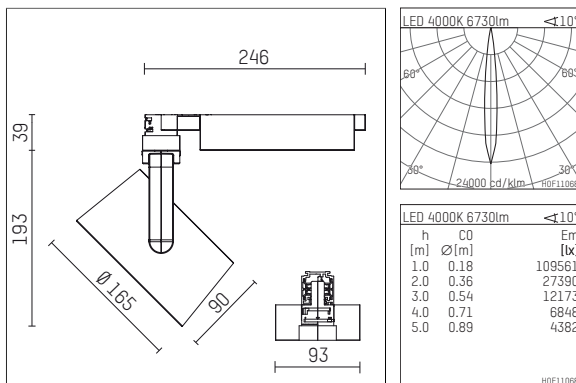

116 557 04 910 D | white

lo.nely 4
spotlight
LED | 69 W 4000 K

- spotlight lo.nely 4
- with 3 circuit DALI adapter
- for Hoffmeister control.x tracks
- circuit selection is possible while adapter is inserted into the track
- passive thermo management
- with LED 7600 lm
- colour temperature: 4000 K
- colour rendering index: CRI >80
- L90 / B10 (50.000h)
- SDCM < 2
- net luminous flux: 6730 lm
- total load: 69 W
- luminous efficacy: 97,5 lm/W
- spot
- beam angle: 10 °
- LED power unit integrated in adapter, electronic (DALI), 220-240 V, 0/50/60 Hz
- dimmable
- dimming range: 100-5 %
- housing of die cast aluminium
- adapter of fibreglass reinforced thermoplastic
- safety glass, clear
- color-, protection- and conversion-filters are available as accessory
- length: 246 mm, width: 93 mm, height: 232 mm
- rotatable 360°, 95° tiltable (can be fixed)
- weight: 2,15 kg
- protection rating: IP20
- protection class I
- 5 years Hoffmeister warranty
- Made in Germany
- maximum ambient temperature: 35 ° C
- certificates: manufactured according to DIN VDE 0711 / EN 60598, CE
- colour: white (RAL9016)
- 116 557 04 910 D

Additional optional accessory components

description accessory general	dimensions in mm	item number	pic.-No.
honeycomb louver für Strahler lo.nely Größe 4		116 578 00 000	01
sculpture lens for spotlights lo.nely size 4	Ø: 146,5	116 571 00 000	02
soft.shape lens for spotlights lo.nely size 4	Ø: 146,5	116 570 00 000	03
soft.spot lens for spotlights lo.nely size 4	Ø: 146,5	116 574 00 000	03
prismatic glass for spotlights lo.nely size 4	Ø: 146,5	116 573 00 000	04
wide flood structured glas for spotlights lo.nely size 4	Ø: 146,5	116 572 00 000	02