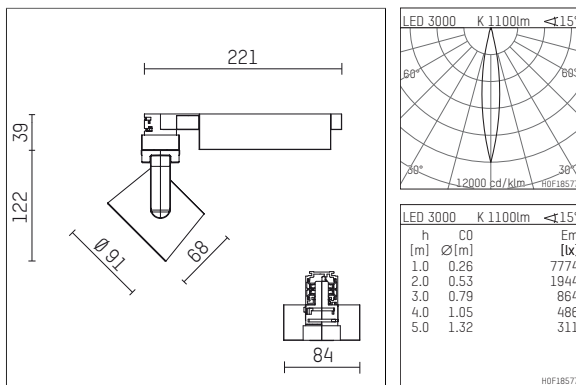

- spotlight lo.nely 2
- tunable white - Farbtemperatur einstellbar von 2700K - 6500K
- with 3 circuit Casambi adapter
- for Hoffmeister control.x tracks
- circuit selection is possible while adapter is inserted into the track
- passive thermo management
- with LED tunable white COB 1530 lm
- colour temperature: 3000 K
- colour rendering index: CRI >90
- L90 / B10 (50.000h)
- SDCM < 3
- net luminous flux: 1100 lm
- total load: 16 W
- luminous efficacy: 68,8 lm/W
- rotationsymmetrical light distribution, spot
- beam angle: 15 °
- LED power unit integrated in adapter, electronic (Casambi), 230-240 V, 0/50/60 Hz
- Control via Casambi app or Casambi compatible devices
- amplitude dimming
- dimming range: 100-1 %
- housing of die cast aluminium
- adapter of fibreglass reinforced thermoplastic
- Single lens PMMA
- length: 221 mm, width: 84 mm, height: 122 mm
- rotatable 360°, 95° tilttable (can be fixed)
- weight: 1,1 kg
- protection rating: IP20
- protection class I
- 5 years Hoffmeister warranty
- Made in Germany
- maximum ambient temperature: 35 ° C
- certificates: manufactured according to DIN VDE 0711 / EN 60598, CE
- colour: black
- 116581TW721C

- Overview of accessories on the following page / s