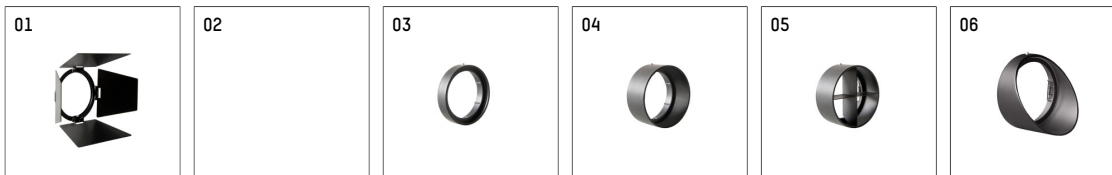

116581TW721C
accessory

Optional accessories

description accessory general	dimensions in mm	item number	pic.-No.
antiglare flaps for spotlights gin.a, gin.o and lo.nely size 2		103438	01
interchangeables optic 25°, (Set 4 pieces) for spotlights gin.o/lo.nely size 2&3		113 382 00 000	02
interchangeable optic 30°, (Set 4 pieces) for spotlights gin.o/lo.nely size 2&3		113 383 00 000	02
interchangeable optic 50°, (Set 4 pieces) for spotlights gin.o/lo.nely size 2&3		113 385 00 000	02
connection ring suitable for attachment of accessories for spotlights gin.a, gin.o and lo.nely size 2		103447	03
tube screen suitable for attachment of accessories for spotlights gin.a, gin.o and lo.nely size 2		103444	04
connection tube with cross louver suitable for attachment of accessories for spotlights gin.a, gin.o and lo.nely size 2		103441	05
visor suitable for attachment of accessories for spotlights gin.a, gin.o and lo.nely size 2		104750	06

Additional optional accessory components

description accessory general	dimensions in mm	item number	pic.-No.
soft.shape lens for spotlights gin.a, gin.o and lo.nely size 2	∅: 74	104228	01
soft.spot lens for spotlights gin.a, gin.o and lo.nely size 2	∅: 74	103461	01
sculpture lens for spotlights gin.a, gin.o and lo.nely size 2	∅: 74	103460	02
prismatic glass for spotlights gin.a, gin.o and lo.nely size 2	∅: 74	104915	03
honeycomb louver for spotlights gin.a, gin.o and lo.nely size 2		103448	04
Dichroitic conversion filter daylight filter, conversion from 3000K to 5000K for spotlights gin.a, gin.o and lo.nely size 2	∅: 74	103459	05
Dichroitic conversion filter neutral filter, conversion from 3000K to 4000K for spotlights gin.a, gin.o and lo.nely size 2	∅: 74	103458	06
Dichroitic conversion filter warm tone filter, conversion from 3000K to 2400K for spotlights gin.a, gin.o and lo.nely size 2	∅: 74	103457	07