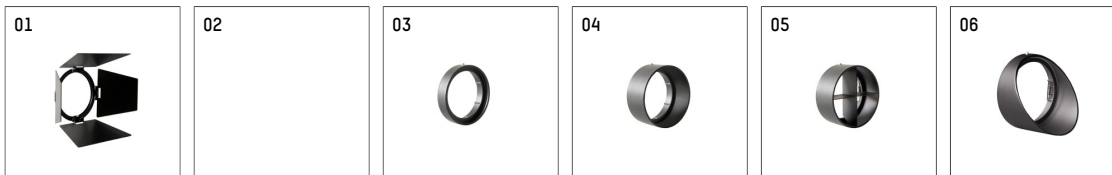

116581TW721D
accessory

Optional accessories

description accessory general	dimensions in mm	item number	pic.-No.
antiglare flaps for spotlights gin.a, gin.o and lo.nely size 2		103438	01
interchangeables optic 25°, (Set 4 pieces) for spotlights gin.o/lo.nely size 2&3		113 382 00 000	02
interchangeable optic 30°, (Set 4 pieces) for spotlights gin.o/lo.nely size 2&3		113 383 00 000	02
interchangeable optic 50°, (Set 4 pieces) for spotlights gin.o/lo.nely size 2&3		113 385 00 000	02
connection ring suitable for attachment of accessories for spotlights gin.a, gin.o and lo.nely size 2		103447	03
tube screen suitable for attachment of accessories for spotlights gin.a, gin.o and lo.nely size 2		103444	04
connection tube with cross louver suitable for attachment of accessories for spotlights gin.a, gin.o and lo.nely size 2		103441	05
visor suitable for attachment of accessories for spotlights gin.a, gin.o and lo.nely size 2		104750	06

Additional optional accessory components

description accessory general	dimensions in mm	item number	pic.-No.
soft.shape lens for spotlights gin.a, gin.o and lo.nely size 2	∅: 74	104228	01
soft.spot lens for spotlights gin.a, gin.o and lo.nely size 2	∅: 74	103461	01
sculpture lens for spotlights gin.a, gin.o and lo.nely size 2	∅: 74	103460	02
prismatic glass for spotlights gin.a, gin.o and lo.nely size 2	∅: 74	104915	03
honeycomb louver for spotlights gin.a, gin.o and lo.nely size 2		103448	04
Dichroitic conversion filter daylight filter, conversion from 3000K to 5000K for spotlights gin.a, gin.o and lo.nely size 2	∅: 74	103459	05
Dichroitic conversion filter neutral filter, conversion from 3000K to 4000K for spotlights gin.a, gin.o and lo.nely size 2	∅: 74	103458	06
Dichroitic conversion filter warm tone filter, conversion from 3000K to 2400K for spotlights gin.a, gin.o and lo.nely size 2	∅: 74	103457	07