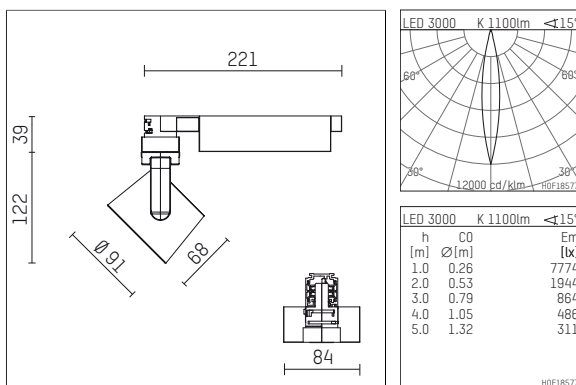

## 116581TW721D | black

lo.nely 2

spotlight

LED tunable white COB | 16 W 3000 K

- spotlight lo.nely 2
- tunable white - Farbtemperatur einstellbar von 2700K - 6500K
- with 3 circuit DALI adapter
- for Hoffmeister control.x tracks
- circuit selection is possible while adapter is inserted into the track
- passive thermo management
- with LED tunable white COB 1530 lm
- colour temperature: 3000 K
- colour rendering index: CRI >90
- L90 / B10 (50.000h)
- SDCM < 3
- net luminous flux: 1100 lm
- total load: 16 W
- luminous efficacy: 68,8 lm/W
- rotationsymmetrical light distribution, spot
- beam angle: 15°
- LED power unit integrated in adapter, electronic (DALI-2 DT8), 220-240 V, 0/50/60 Hz
- amplitude dimming
- dimming range: 100-1 %
- housing of die cast aluminium
- adapter of fibreglass reinforced thermoplastic
- Single lens PMMA
- length: 221 mm, width: 84 mm, height: 122 mm
- rotatable 360°, 95° tiltable (can be fixed)
- weight: 1,1 kg
- protection rating: IP20
- protection class I
- 5 years Hoffmeister warranty
- Made in Germany
- maximum ambient temperature: 35 ° C
- certificates: manufactured according to DIN VDE 0711 / EN 60598, CE
- colour: black
- 116581TW721D