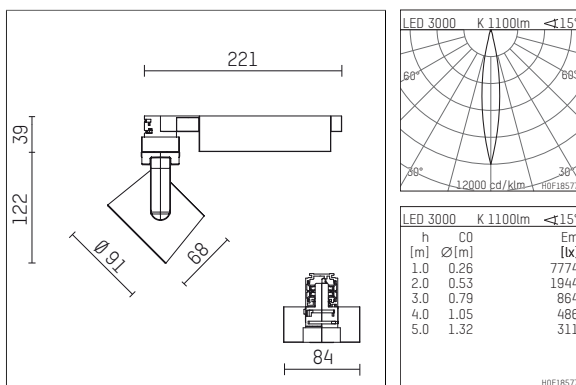

## 116581TW906C | silver

lo.nely 2  
spotlight

LED tunable white COB | 16 W 3000 K

- spotlight lo.nely 2
- tunable white - Farbtemperatur einstellbar von 2700K - 6500K
- with 3 circuit Casambi adapter
- for Hoffmeister control.x tracks
- circuit selection is possible while adapter is inserted into the track
- passive thermo management
- with LED tunable white COB 1530 lm
- colour temperature: 3000 K
- colour rendering index: CRI >90
- L90 / B10 (50.000h)
- SDCM < 3
- net luminous flux: 1100 lm
- total load: 16 W
- luminous efficacy: 68,8 lm/W
- rotationsymmetrical light distribution, spot
- beam angle: 15 °
- LED power unit integrated in adapter, electronic (Casambi), 230-240 V, 0/50/60 Hz
- Control via Casambi app or Casambi compatible devices
- amplitude dimming
- dimming range: 100-1 %
- housing of die cast aluminium
- adapter of fibreglass reinforced thermoplastic
- Single lens PMMA
- length: 221 mm, width: 84 mm, height: 122 mm
- rotatable 360°, 95° tilttable (can be fixed)
- weight: 1,1 kg
- protection rating: IP20
- protection class I
- 5 years Hoffmeister warranty
- Made in Germany
- maximum ambient temperature: 35 ° C
- certificates: manufactured according to DIN VDE 0711 / EN 60598, CE
- colour: silver
- 116581TW906C