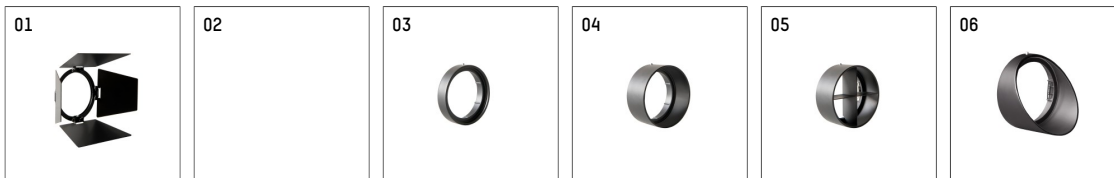

116581TW906C
accessory

Optional accessories

description accessory general	dimensions in mm	item number	pic.-No.
antiglare flaps for spotlights gin.a, gin.o and lo.nely size 2		103438	01
interchangeables optic 25°, (Set 4 pieces) for spotlights gin.o/lo.nely size 2&3		113 382 00 000	02
interchangeable optic 30°, (Set 4 pieces) for spotlights gin.o/lo.nely size 2&3		113 383 00 000	02
interchangeable optic 50°, (Set 4 pieces) for spotlights gin.o/lo.nely size 2&3		113 385 00 000	02
connection ring suitable for attachment of accessories for spotlights gin.a, gin.o and lo.nely size 2		103445	03
tube screen suitable for attachment of accessories for spotlights gin.a, gin.o and lo.nely size 2		103442	04
connection tube with cross louver suitable for attachment of accessories for spotlights gin.a, gin.o and lo.nely size 2		103439	05
visor suitable for attachment of accessories for spotlights gin.a, gin.o and lo.nely size 2		104748	06

Additional optional accessory components

description accessory general	dimensions in mm	item number	pic.-No.
soft.shape lens for spotlights gin.a, gin.o and lo.nely size 2	∅: 74	104228	01
soft.spot lens for spotlights gin.a, gin.o and lo.nely size 2	∅: 74	103461	01
sculpture lens for spotlights gin.a, gin.o and lo.nely size 2	∅: 74	103460	02
prismatic glass for spotlights gin.a, gin.o and lo.nely size 2	∅: 74	104915	03
honeycomb louver for spotlights gin.a, gin.o and lo.nely size 2		103448	04
Dichroitic conversion filter daylight filter, conversion from 3000K to 5000K for spotlights gin.a, gin.o and lo.nely size 2	∅: 74	103459	05
Dichroitic conversion filter neutral filter, conversion from 3000K to 4000K for spotlights gin.a, gin.o and lo.nely size 2	∅: 74	103458	06
Dichroitic conversion filter warm tone filter, conversion from 3000K to 2400K for spotlights gin.a, gin.o and lo.nely size 2	∅: 74	103457	07