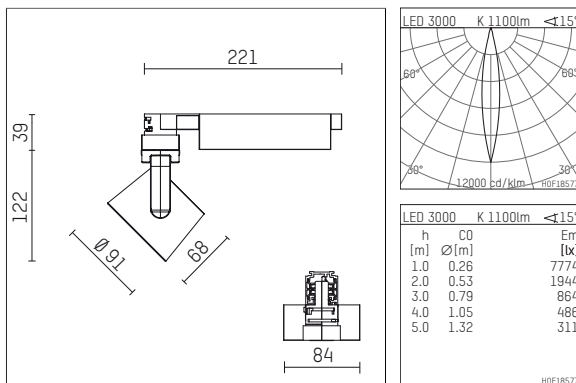

- spotlight lo.nely 2
- tunable white - Farbtemperatur einstellbar von 2700K - 6500K
- with 3 circuit DALI adapter
- for Hoffmeister control.x tracks
- circuit selection is possible while adapter is inserted into the track
- passive thermo management
- with LED tunable white COB 1530 lm
- colour temperature: 3000 K
- colour rendering index: CRI >90
- L90 / B10 (50.000h)
- SDCM < 3
- net luminous flux: 1100 lm
- total load: 16 W
- luminous efficacy: 68,8 lm/W
- rotationsymmetrical light distribution, spot
- beam angle: 15°
- LED power unit integrated in adapter, electronic (DALI-2 DT8), 220-240 V, 0/50/60 Hz
- amplitude dimming
- dimming range: 100-1 %
- housing of die cast aluminium
- adapter of fibreglass reinforced thermoplastic
- Single lens PMMA
- length: 221 mm, width: 84 mm, height: 122 mm
- rotatable 360°, 95° tiltable (can be fixed)
- weight: 1,1 kg
- protection rating: IP20
- protection class I
- 5 years Hoffmeister warranty
- Made in Germany
- maximum ambient temperature: 35 ° C
- certificates: manufactured according to DIN VDE 0711 / EN 60598, CE
- colour: silver
- 116581TW906D

- Overview of accessories on the following page / s