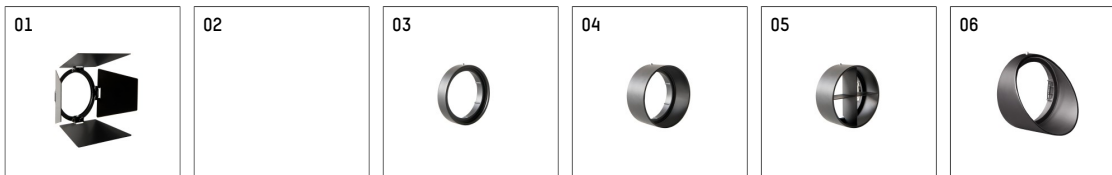

116581TW906D
accessory

Optional accessories

description accessory general	dimensions in mm	item number	pic.-No.
antiglare flaps for spotlights gin.a, gin.o and lo.nely size 2		103438	01
interchangeables optic 25°, (Set 4 pieces) for spotlights gin.o/lo.nely size 2&3		113 382 00 000	02
interchangeable optic 30°, (Set 4 pieces) for spotlights gin.o/lo.nely size 2&3		113 383 00 000	02
interchangeable optic 50°, (Set 4 pieces) for spotlights gin.o/lo.nely size 2&3		113 385 00 000	02
connection ring suitable for attachment of accessories for spotlights gin.a, gin.o and lo.nely size 2		103445	03
tube screen suitable for attachment of accessories for spotlights gin.a, gin.o and lo.nely size 2		103442	04
connection tube with cross louver suitable for attachment of accessories for spotlights gin.a, gin.o and lo.nely size 2		103439	05
visor suitable for attachment of accessories for spotlights gin.a, gin.o and lo.nely size 2		104748	06

Additional optional accessory components

description accessory general	dimensions in mm	item number	pic.-No.
soft.shape lens for spotlights gin.a, gin.o and lo.nely size 2	∅: 74	104228	01
soft.spot lens for spotlights gin.a, gin.o and lo.nely size 2	∅: 74	103461	01
sculpture lens for spotlights gin.a, gin.o and lo.nely size 2	∅: 74	103460	02
prismatic glass for spotlights gin.a, gin.o and lo.nely size 2	∅: 74	104915	03
honeycomb louver for spotlights gin.a, gin.o and lo.nely size 2		103448	04
Dichroitic conversion filter daylight filter, conversion from 3000K to 5000K for spotlights gin.a, gin.o and lo.nely size 2	∅: 74	103459	05
Dichroitic conversion filter neutral filter, conversion from 3000K to 4000K for spotlights gin.a, gin.o and lo.nely size 2	∅: 74	103458	06
Dichroitic conversion filter warm tone filter, conversion from 3000K to 2400K for spotlights gin.a, gin.o and lo.nely size 2	∅: 74	103457	07