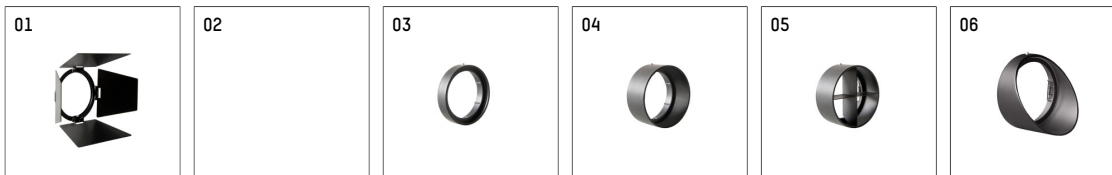

116581TW910C
accessory

Optional accessories

description accessory general	dimensions in mm	item number	pic.-No.
antiglare flaps for spotlights gin.a, gin.o and lo.nely size 2		103438	01
interchangeables optic 25°, (Set 4 pieces) for spotlights gin.o/lo.nely size 2&3		113 382 00 000	02
interchangeable optic 30°, (Set 4 pieces) for spotlights gin.o/lo.nely size 2&3		113 383 00 000	02
interchangeable optic 50°, (Set 4 pieces) for spotlights gin.o/lo.nely size 2&3		113 385 00 000	02
connection ring suitable for attachment of accessories for spotlights gin.a, gin.o and lo.nely size 2		103446	03
tube screen suitable for attachment of accessories for spotlights gin.a, gin.o and lo.nely size 2		103443	04
connection tube with cross louver suitable for attachment of accessories for spotlights gin.a, gin.o and lo.nely size 2		103440	05
visor suitable for attachment of accessories for spotlights gin.a, gin.o and lo.nely size 2		104749	06

Additional optional accessory components

description accessory general	dimensions in mm	item number	pic.-No.
soft.shape lens for spotlights gin.a, gin.o and lo.nely size 2	∅: 74	104228	01
soft.spot lens for spotlights gin.a, gin.o and lo.nely size 2	∅: 74	103461	01
sculpture lens for spotlights gin.a, gin.o and lo.nely size 2	∅: 74	103460	02
prismatic glass for spotlights gin.a, gin.o and lo.nely size 2	∅: 74	104915	03
honeycomb louver for spotlights gin.a, gin.o and lo.nely size 2		103448	04
Dichroitic conversion filter daylight filter, conversion from 3000K to 5000K for spotlights gin.a, gin.o and lo.nely size 2	∅: 74	103459	05
Dichroitic conversion filter neutral filter, conversion from 3000K to 4000K for spotlights gin.a, gin.o and lo.nely size 2	∅: 74	103458	06
Dichroitic conversion filter warm tone filter, conversion from 3000K to 2400K for spotlights gin.a, gin.o and lo.nely size 2	∅: 74	103457	07