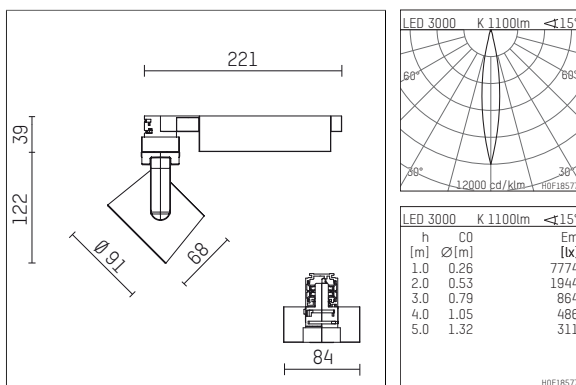

- spotlight lo.nely 2
- tunable white - Farbtemperatur einstellbar von 2700K - 6500K
- with 3 circuit Casambi adapter
- for Hoffmeister control.x tracks
- circuit selection is possible while adapter is inserted into the track
- passive thermo management
- with LED tunable white COB 1530 lm
- colour temperature: 3000 K
- colour rendering index: CRI >90
- L90 / B10 (50.000h)
- SDCM < 3
- net luminous flux: 1100 lm
- total load: 16 W
- luminous efficacy: 68,8 lm/W
- rotationsymmetrical light distribution, spot
- beam angle: 15 °
- LED power unit integrated in adapter, electronic (Casambi), 230-240 V, 0/50/60 Hz
- Control via Casambi app or Casambi compatible devices
- amplitude dimming
- dimming range: 100-1 %
- housing of die cast aluminium
- adapter of fibreglass reinforced thermoplastic
- Single lens PMMA
- length: 221 mm, width: 84 mm, height: 122 mm
- rotatable 360°, 95° tilttable (can be fixed)
- weight: 1,1 kg
- protection rating: IP20
- protection class I
- 5 years Hoffmeister warranty
- Made in Germany
- maximum ambient temperature: 35 ° C
- certificates: manufactured according to DIN VDE 0711 / EN 60598, CE
- colour: white
- 116581TW910C

- Overview of accessories on the following page / s