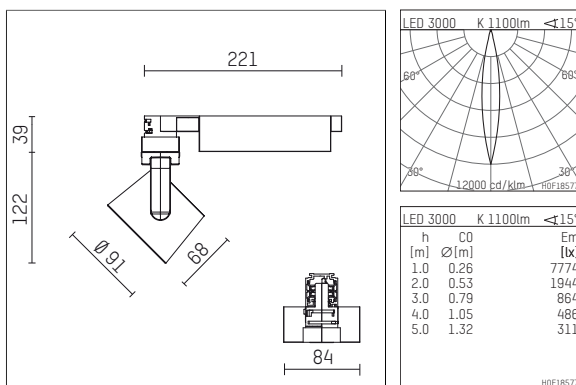

## 116581TW910D | white

lo.nely 2  
spotlight  
LED tunable white COB | 16 W 3000 K

- spotlight lo.nely 2
- tunable white - Farbtemperatur einstellbar von 2700K - 6500K
- with 3 circuit DALI adapter
- for Hoffmeister control.x tracks
- circuit selection is possible while adapter is inserted into the track
- passive thermo management
- with LED tunable white COB 1530 lm
- colour temperature: 3000 K
- colour rendering index: CRI >90
- L90 / B10 (50.000h)
- SDCM < 3
- net luminous flux: 1100 lm
- total load: 16 W
- luminous efficacy: 68,8 lm/W
- rotationsymmetrical light distribution, spot
- beam angle: 15 °
- LED power unit integrated in adapter, electronic (DALI-2 DT8), 220-240 V, 0/50/60 Hz
- amplitude dimming
- dimming range: 100-1 %
- housing of die cast aluminium
- adapter of fibreglass reinforced thermoplastic
- Single lens PMMA
- length: 221 mm, width: 84 mm, height: 122 mm
- rotatable 360°, 95° tiltable (can be fixed)
- weight: 1,1 kg
- protection rating: IP20
- protection class I
- 5 years Hoffmeister warranty
- Made in Germany
- maximum ambient temperature: 35 ° C
- certificates: manufactured according to DIN VDE 0711 / EN 60598, CE
- colour: white
- 116581TW910D