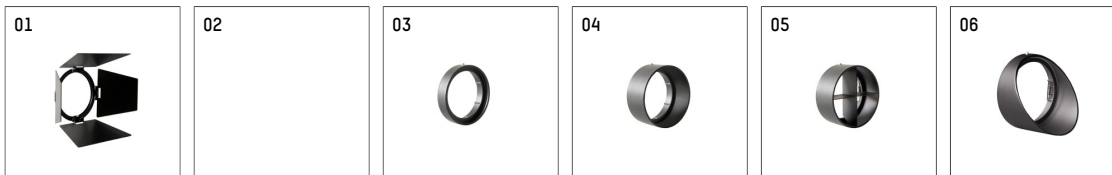

116581TW910D
accessory

Optional accessories

description accessory general	dimensions in mm	item number	pic.-No.
antiglare flaps for spotlights gin.a, gin.o and lo.nely size 2		103438	01
interchangeables optic 25°, (Set 4 pieces) for spotlights gin.o/lo.nely size 2&3		113 382 00 000	02
interchangeable optic 30°, (Set 4 pieces) for spotlights gin.o/lo.nely size 2&3		113 383 00 000	02
interchangeable optic 50°, (Set 4 pieces) for spotlights gin.o/lo.nely size 2&3		113 385 00 000	02
connection ring suitable for attachment of accessories for spotlights gin.a, gin.o and lo.nely size 2		103446	03
tube screen suitable for attachment of accessories for spotlights gin.a, gin.o and lo.nely size 2		103443	04
connection tube with cross louver suitable for attachment of accessories for spotlights gin.a, gin.o and lo.nely size 2		103440	05
visor suitable for attachment of accessories for spotlights gin.a, gin.o and lo.nely size 2		104749	06

Additional optional accessory components

description accessory general	dimensions in mm	item number	pic.-No.
soft.shape lens for spotlights gin.a, gin.o and lo.nely size 2	∅: 74	104228	01
soft.spot lens for spotlights gin.a, gin.o and lo.nely size 2	∅: 74	103461	01
sculpture lens for spotlights gin.a, gin.o and lo.nely size 2	∅: 74	103460	02
prismatic glass for spotlights gin.a, gin.o and lo.nely size 2	∅: 74	104915	03
honeycomb louver for spotlights gin.a, gin.o and lo.nely size 2		103448	04
Dichroitic conversion filter daylight filter, conversion from 3000K to 5000K for spotlights gin.a, gin.o and lo.nely size 2	∅: 74	103459	05
Dichroitic conversion filter neutral filter, conversion from 3000K to 4000K for spotlights gin.a, gin.o and lo.nely size 2	∅: 74	103458	06
Dichroitic conversion filter warm tone filter, conversion from 3000K to 2400K for spotlights gin.a, gin.o and lo.nely size 2	∅: 74	103457	07