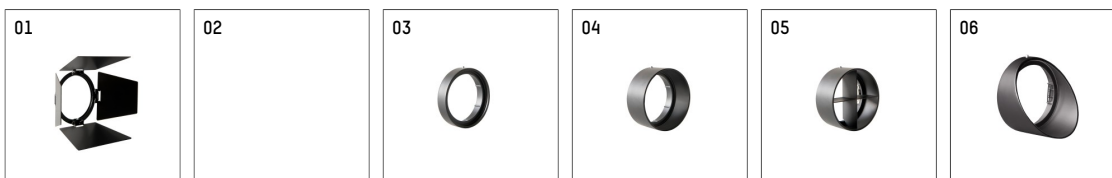

116582TW721D
accessory

Optional accessories

description accessory general	dimensions in mm	item number	pic.-No.
antiglare flaps for spotlights gin.a, gin.o and lo.nely size 2		103438	01
interchangeable optic 15°, (Set 4 pieces) for spotlights gin.o/lo.nely size 2&3		113 381 00 000	02
interchangeable optic 30°, (Set 4 pieces) for spotlights gin.o/lo.nely size 2&3		113 383 00 000	02
interchangeable optic 50°, (Set 4 pieces) for spotlights gin.o/lo.nely size 2&3		113 385 00 000	02
connection ring suitable for attachment of accessories for spotlights gin.a, gin.o and lo.nely size 2		103447	03
tube screen suitable for attachment of accessories for spotlights gin.a, gin.o and lo.nely size 2		103444	04
connection tube with cross louver suitable for attachment of accessories for spotlights gin.a, gin.o and lo.nely size 2		103441	05
visor suitable for attachment of accessories for spotlights gin.a, gin.o and lo.nely size 2		104750	06

Additional optional accessory components

description accessory general	dimensions in mm	item number	pic.-No.
soft.shape lens for spotlights gin.a, gin.o and lo.nely size 2	∅: 74	104228	01
soft.spot lens for spotlights gin.a, gin.o and lo.nely size 2	∅: 74	103461	01
sculpture lens for spotlights gin.a, gin.o and lo.nely size 2	∅: 74	103460	02
prismatic glass for spotlights gin.a, gin.o and lo.nely size 2	∅: 74	104915	03
honeycomb louver for spotlights gin.a, gin.o and lo.nely size 2		103448	04
Dichroitic conversion filter daylight filter, conversion from 3000K to 5000K for spotlights gin.a, gin.o and lo.nely size 2	∅: 74	103459	05
Dichroitic conversion filter neutral filter, conversion from 3000K to 4000K for spotlights gin.a, gin.o and lo.nely size 2	∅: 74	103458	06
Dichroitic conversion filter warm tone filter, conversion from 3000K to 2400K for spotlights gin.a, gin.o and lo.nely size 2	∅: 74	103457	07