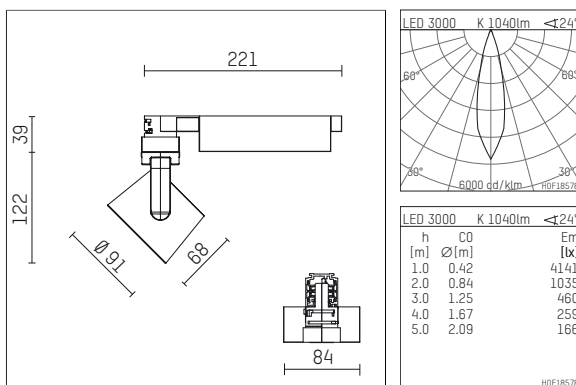

## 116582TW721D | black

lo.nely 2  
spotlight  
LED tunable white COB | 16 W 3000 K

- spotlight lo.nely 2
- tunable white - Farbtemperatur einstellbar von 2700K - 6500K
- with 3 circuit DALI adapter
- for Hoffmeister control.x tracks
- circuit selection is possible while adapter is inserted into the track
- passive thermo management
- with LED tunable white COB 1530 lm
- colour temperature: 3000 K
- colour rendering index: CRI >90
- L90 / B10 (50.000h)
- SDCM < 3
- net luminous flux: 1040 lm
- total load: 16 W
- luminous efficacy: 65,0 lm/W
- rotationsymmetrical light distribution, medium
- beam angle: 25 °
- LED power unit integrated in adapter, electronic (DALI-2 DT8), 220-240 V, 0/50/60 Hz
- amplitude dimming
- dimming range: 100-1 %
- housing of die cast aluminium
- adapter of fibreglass reinforced thermoplastic
- Single lens PMMA
- length: 221 mm, width: 84 mm, height: 122 mm
- rotatable 360°, 95° tiltable (can be fixed)
- weight: 1,1 kg
- protection rating: IP20
- protection class I
- 5 years Hoffmeister warranty
- Made in Germany
- maximum ambient temperature: 35 ° C
- certificates: manufactured according to DIN VDE 0711 / EN 60598, CE
- colour: black
- 116582TW721D