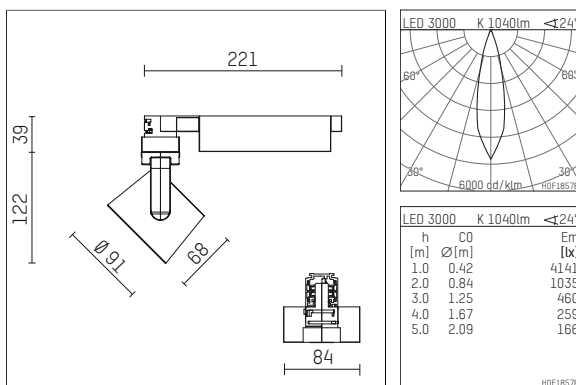

## 116582TW906C | silver

lo.nely 2

spotlight

LED tunable white COB | 16 W 3000 K

- spotlight lo.nely 2
- tunable white - Farbtemperatur einstellbar von 2700K - 6500K
- with 3 circuit Casambi adapter
- for Hoffmeister control.x tracks
- circuit selection is possible while adapter is inserted into the track
- passive thermo management
- with LED tunable white COB 1530 lm
- colour temperature: 3000 K
- colour rendering index: CRI >90
- L90 / B10 (50.000h)
- SDCM < 3
- net luminous flux: 1040 lm
- total load: 16 W
- luminous efficacy: 65,0 lm/W
- rotationsymmetrical light distribution, medium
- beam angle: 25 °
- LED power unit integrated in adapter, electronic (Casambi), 230-240 V, 0/50/60 Hz
- Control via Casambi app or Casambi compatible devices
- amplitude dimming
- dimming range: 100-1 %
- housing of die cast aluminium
- adapter of fibreglass reinforced thermoplastic
- Single lens PMMA
- length: 221 mm, width: 84 mm, height: 122 mm
- rotatable 360°, 95° tilttable (can be fixed)
- weight: 1,1 kg
- protection rating: IP20
- protection class I
- 5 years Hoffmeister warranty
- Made in Germany
- maximum ambient temperature: 35 ° C
- certificates: manufactured according to DIN VDE 0711 / EN 60598, CE
- colour: silver
- 116582TW906C