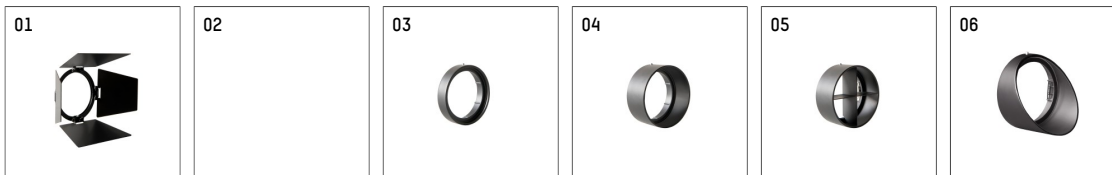

116582TW906C
accessory

Optional accessories

description accessory general	dimensions in mm	item number	pic.-No.
antiglare flaps for spotlights gin.a, gin.o and lo.nely size 2		103438	01
interchangeable optic 15°, (Set 4 pieces) for spotlights gin.o/lo.nely size 2&3		113 381 00 000	02
interchangeable optic 30°, (Set 4 pieces) for spotlights gin.o/lo.nely size 2&3		113 383 00 000	02
interchangeable optic 50°, (Set 4 pieces) for spotlights gin.o/lo.nely size 2&3		113 385 00 000	02
connection ring suitable for attachment of accessories for spotlights gin.a, gin.o and lo.nely size 2		103445	03
tube screen suitable for attachment of accessories for spotlights gin.a, gin.o and lo.nely size 2		103442	04
connection tube with cross louver suitable for attachment of accessories for spotlights gin.a, gin.o and lo.nely size 2		103439	05
visor suitable for attachment of accessories for spotlights gin.a, gin.o and lo.nely size 2		104748	06

Additional optional accessory components

description accessory general	dimensions in mm	item number	pic.-No.
soft.shape lens for spotlights gin.a, gin.o and lo.nely size 2	∅: 74	104228	01
soft.spot lens for spotlights gin.a, gin.o and lo.nely size 2	∅: 74	103461	01
sculpture lens for spotlights gin.a, gin.o and lo.nely size 2	∅: 74	103460	02
prismatic glass for spotlights gin.a, gin.o and lo.nely size 2	∅: 74	104915	03
honeycomb louver for spotlights gin.a, gin.o and lo.nely size 2		103448	04
Dichroitic conversion filter daylight filter, conversion from 3000K to 5000K for spotlights gin.a, gin.o and lo.nely size 2	∅: 74	103459	05
Dichroitic conversion filter neutral filter, conversion from 3000K to 4000K for spotlights gin.a, gin.o and lo.nely size 2	∅: 74	103458	06
Dichroitic conversion filter warm tone filter, conversion from 3000K to 2400K for spotlights gin.a, gin.o and lo.nely size 2	∅: 74	103457	07