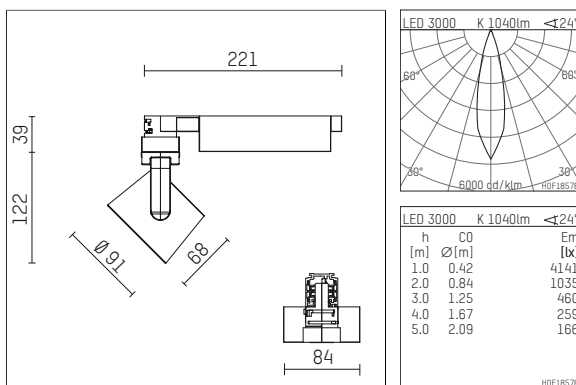

- spotlight lo.nely 2
- tunable white - Farbtemperatur einstellbar von 2700K - 6500K
- with 3 circuit Casambi adapter
- for Hoffmeister control.x tracks
- circuit selection is possible while adapter is inserted into the track
- passive thermo management
- with LED tunable white COB 1530 lm
- colour temperature: 3000 K
- colour rendering index: CRI >90
- L90 / B10 (50.000h)
- SDCM < 3
- net luminous flux: 1040 lm
- total load: 16 W
- luminous efficacy: 65,0 lm/W
- rotationsymmetrical light distribution, medium
- beam angle: 25 °
- LED power unit integrated in adapter, electronic (Casambi), 230-240 V, 0/50/60 Hz
- Control via Casambi app or Casambi compatible devices
- amplitude dimming
- dimming range: 100-1 %
- housing of die cast aluminium
- adapter of fibreglass reinforced thermoplastic
- Single lens PMMA
- length: 221 mm, width: 84 mm, height: 122 mm
- rotatable 360°, 95° tilttable (can be fixed)
- weight: 1,1 kg
- protection rating: IP20
- protection class I
- 5 years Hoffmeister warranty
- Made in Germany
- maximum ambient temperature: 35 ° C
- certificates: manufactured according to DIN VDE 0711 / EN 60598, CE
- colour: white
- 116582TW910C

- Overview of accessories on the following page / s