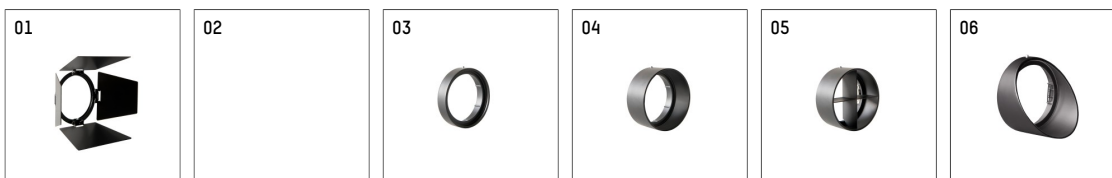

116582TW910C
accessory

Optional accessories

description accessory general	dimensions in mm	item number	pic.-No.
antiglare flaps for spotlights gin.a, gin.o and lo.nely size 2		103438	01
interchangeable optic 15°, (Set 4 pieces) for spotlights gin.o/lo.nely size 2&3		113 381 00 000	02
interchangeable optic 30°, (Set 4 pieces) for spotlights gin.o/lo.nely size 2&3		113 383 00 000	02
interchangeable optic 50°, (Set 4 pieces) for spotlights gin.o/lo.nely size 2&3		113 385 00 000	02
connection ring suitable for attachment of accessories for spotlights gin.a, gin.o and lo.nely size 2		103446	03
tube screen suitable for attachment of accessories for spotlights gin.a, gin.o and lo.nely size 2		103443	04
connection tube with cross louver suitable for attachment of accessories for spotlights gin.a, gin.o and lo.nely size 2		103440	05
visor suitable for attachment of accessories for spotlights gin.a, gin.o and lo.nely size 2		104749	06

Additional optional accessory components

description accessory general	dimensions in mm	item number	pic.-No.
soft.shape lens for spotlights gin.a, gin.o and lo.nely size 2	∅: 74	104228	01
soft.spot lens for spotlights gin.a, gin.o and lo.nely size 2	∅: 74	103461	01
sculpture lens for spotlights gin.a, gin.o and lo.nely size 2	∅: 74	103460	02
prismatic glass for spotlights gin.a, gin.o and lo.nely size 2	∅: 74	104915	03
honeycomb louver for spotlights gin.a, gin.o and lo.nely size 2		103448	04
Dichroitic conversion filter daylight filter, conversion from 3000K to 5000K for spotlights gin.a, gin.o and lo.nely size 2	∅: 74	103459	05
Dichroitic conversion filter neutral filter, conversion from 3000K to 4000K for spotlights gin.a, gin.o and lo.nely size 2	∅: 74	103458	06
Dichroitic conversion filter warm tone filter, conversion from 3000K to 2400K for spotlights gin.a, gin.o and lo.nely size 2	∅: 74	103457	07