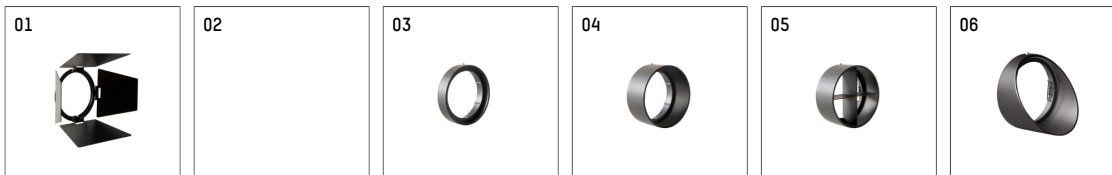

116582TW910D

accessory

Optional accessories

description accessory general	dimensions in mm	item number	pic.-No.
antiglare flaps for spotlights gin.a, gin.o and lo.nely size 2		103438	01
interchangeable optic 15°, (Set 4 pieces) for spotlights gin.o/lo.nely size 2&3		113 381 00 000	02
interchangeable optic 30°, (Set 4 pieces) for spotlights gin.o/lo.nely size 2&3		113 383 00 000	02
interchangeable optic 50°, (Set 4 pieces) for spotlights gin.o/lo.nely size 2&3		113 385 00 000	02
connection ring suitable for attachment of accessories for spotlights gin.a, gin.o and lo.nely size 2		103446	03
tube screen suitable for attachment of accessories for spotlights gin.a, gin.o and lo.nely size 2		103443	04
connection tube with cross louver suitable for attachment of accessories for spotlights gin.a, gin.o and lo.nely size 2		103440	05
visor suitable for attachment of accessories for spotlights gin.a, gin.o and lo.nely size 2		104749	06

Additional optional accessory components

description accessory general	dimensions in mm	item number	pic.-No.
soft.shape lens for spotlights gin.a, gin.o and lo.nely size 2	∅: 74	104228	01
soft.spot lens for spotlights gin.a, gin.o and lo.nely size 2	∅: 74	103461	01
sculpture lens for spotlights gin.a, gin.o and lo.nely size 2	∅: 74	103460	02
prismatic glass for spotlights gin.a, gin.o and lo.nely size 2	∅: 74	104915	03
honeycomb louver for spotlights gin.a, gin.o and lo.nely size 2		103448	04
Dichroitic conversion filter daylight filter, conversion from 3000K to 5000K for spotlights gin.a, gin.o and lo.nely size 2	∅: 74	103459	05
Dichroitic conversion filter neutral filter, conversion from 3000K to 4000K for spotlights gin.a, gin.o and lo.nely size 2	∅: 74	103458	06
Dichroitic conversion filter warm tone filter, conversion from 3000K to 2400K for spotlights gin.a, gin.o and lo.nely size 2	∅: 74	103457	07