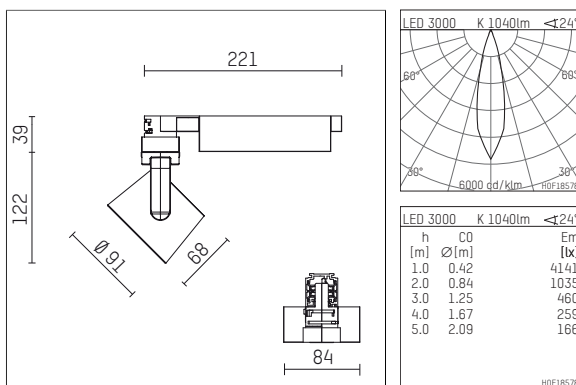

- spotlight lo.nely 2
- tunable white - Farbtemperatur einstellbar von 2700K - 6500K
- with 3 circuit DALI adapter
- for Hoffmeister control.x tracks
- circuit selection is possible while adapter is inserted into the track
- passive thermo management
- with LED tunable white COB 1530 lm
- colour temperature: 3000 K
- colour rendering index: CRI >90
- L90 / B10 (50.000h)
- SDCM < 3
- net luminous flux: 1040 lm
- total load: 16 W
- luminous efficacy: 65,0 lm/W
- rotationsymmetrical light distribution, medium
- beam angle: 25 °
- LED power unit integrated in adapter, electronic (DALI-2 DT8), 220-240 V, 0/50/60 Hz
- amplitude dimming
- dimming range: 100-1 %
- housing of die cast aluminium
- adapter of fibreglass reinforced thermoplastic
- Single lens PMMA
- length: 221 mm, width: 84 mm, height: 122 mm
- rotatable 360°, 95° tiltable (can be fixed)
- weight: 1,1 kg
- protection rating: IP20
- protection class I
- 5 years Hoffmeister warranty
- Made in Germany
- maximum ambient temperature: 35 ° C
- certificates: manufactured according to DIN VDE 0711 / EN 60598, CE
- colour: white
- 116582TW910D

- Overview of accessories on the following page / s