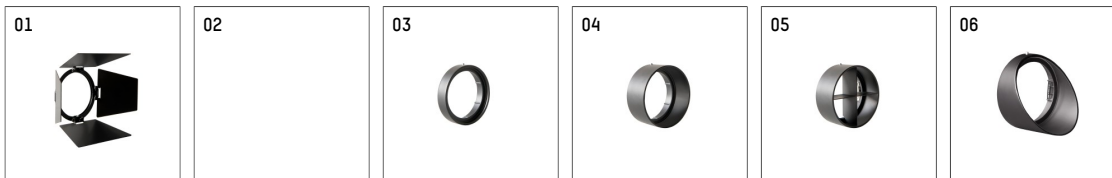

116585TW721C
accessory

Optional accessories

description accessory general	dimensions in mm	item number	pic.-No.
antiglare flaps for spotlights gin.a, gin.o and lo.nely size 2		103438	01
interchangeable optic 15°, (Set 4 pieces) for spotlights gin.o/lo.nely size 2&3		113 381 00 000	02
interchangeables optic 25°, (Set 4 pieces) for spotlights gin.o/lo.nely size 2&3		113 382 00 000	02
interchangeable optic 50°, (Set 4 pieces) for spotlights gin.o/lo.nely size 2&3		113 385 00 000	02
connection ring suitable for attachment of accessories for spotlights gin.a, gin.o and lo.nely size 2		103447	03
tube screen suitable for attachment of accessories for spotlights gin.a, gin.o and lo.nely size 2		103444	04
connection tube with cross louver suitable for attachment of accessories for spotlights gin.a, gin.o and lo.nely size 2		103441	05
visor suitable for attachment of accessories for spotlights gin.a, gin.o and lo.nely size 2		104750	06

Additional optional accessory components

description accessory general	dimensions in mm	item number	pic.-No.
soft.shape lens for spotlights gin.a, gin.o and lo.nely size 2	∅: 74	104228	01
soft.spot lens for spotlights gin.a, gin.o and lo.nely size 2	∅: 74	103461	01
sculpture lens for spotlights gin.a, gin.o and lo.nely size 2	∅: 74	103460	02
prismatic glass for spotlights gin.a, gin.o and lo.nely size 2	∅: 74	104915	03
honeycomb louver for spotlights gin.a, gin.o and lo.nely size 2		103448	04
Dichroitic conversion filter daylight filter, conversion from 3000K to 5000K for spotlights gin.a, gin.o and lo.nely size 2	∅: 74	103459	05
Dichroitic conversion filter neutral filter, conversion from 3000K to 4000K for spotlights gin.a, gin.o and lo.nely size 2	∅: 74	103458	06
Dichroitic conversion filter warm tone filter, conversion from 3000K to 2400K for spotlights gin.a, gin.o and lo.nely size 2	∅: 74	103457	07