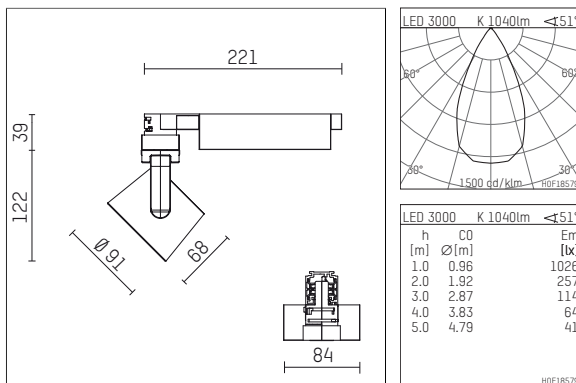

- spotlight lo.nely 2
- tunable white - Farbtemperatur einstellbar von 2700K - 6500K
- with 3 circuit Casambi adapter
- for Hoffmeister control.x tracks
- circuit selection is possible while adapter is inserted into the track
- passive thermo management
- with LED tunable white COB 1530 lm
- colour temperature: 3000 K
- colour rendering index: CRI >90
- L90 / B10 (50.000h)
- SDCM < 3
- net luminous flux: 1040 lm
- total load: 16 W
- luminous efficacy: 65,0 lm/W
- rotationsymmetrical light distribution, flood
- beam angle: 50 °
- LED power unit integrated in adapter, electronic (Casambi), 230-240 V, 0/50/60 Hz
- Control via Casambi app or Casambi compatible devices
- amplitude dimming
- dimming range: 100-1 %
- housing of die cast aluminium
- adapter of fibreglass reinforced thermoplastic
- Single lens PMMA
- length: 221 mm, width: 84 mm, height: 122 mm
- rotatable 360°, 95° tilttable (can be fixed)
- weight: 1,1 kg
- protection rating: IP20
- protection class I
- 5 years Hoffmeister warranty
- Made in Germany
- maximum ambient temperature: 35 ° C
- certificates: manufactured according to DIN VDE 0711 / EN 60598, CE
- colour: black
- 116585TW721C

- Overview of accessories on the following page / s