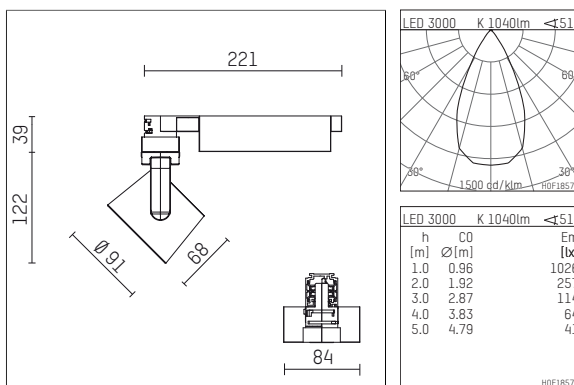

## 116585TW721D | black

lo.nely 2

spotlight

LED tunable white COB | 16 W 3000 K

- spotlight lo.nely 2
- tunable white - Farbtemperatur einstellbar von 2700K - 6500K
- with 3 circuit DALI adapter
- for Hoffmeister control.x tracks
- circuit selection is possible while adapter is inserted into the track
- passive thermo management
- with LED tunable white COB 1530 lm
- colour temperature: 3000 K
- colour rendering index: CRI >90
- L90 / B10 (50.000h)
- SDCM < 3
- net luminous flux: 1040 lm
- total load: 16 W
- luminous efficacy: 65,0 lm/W
- rotationsymmetrical light distribution, flood
- beam angle: 50 °
- LED power unit integrated in adapter, electronic (DALI-2 DT8), 220-240 V, 0/50/60 Hz
- amplitude dimming
- dimming range: 100-1 %
- housing of die cast aluminium
- adapter of fibreglass reinforced thermoplastic
- Single lens PMMA
- length: 221 mm, width: 84 mm, height: 122 mm
- rotatable 360°, 95° tiltable (can be fixed)
- weight: 1,1 kg
- protection rating: IP20
- protection class I
- 5 years Hoffmeister warranty
- Made in Germany
- maximum ambient temperature: 35 ° C
- certificates: manufactured according to DIN VDE 0711 / EN 60598, CE
- colour: black
- 116585TW721D