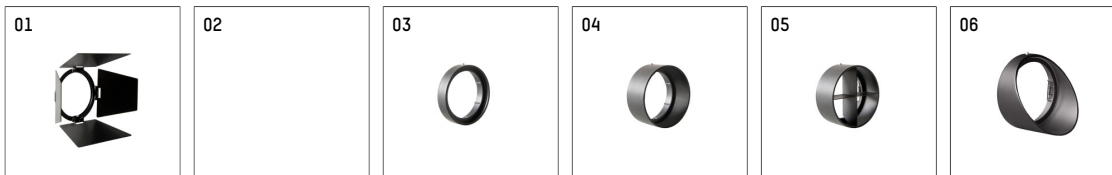

116585TW721D
accessory

Optional accessories

description accessory general	dimensions in mm	item number	pic.-No.
antiglare flaps for spotlights gin.a, gin.o and lo.nely size 2		103438	01
interchangeable optic 15°, (Set 4 pieces) for spotlights gin.o/lo.nely size 2&3		113 381 00 000	02
interchangeables optic 25°, (Set 4 pieces) for spotlights gin.o/lo.nely size 2&3		113 382 00 000	02
interchangeable optic 50°, (Set 4 pieces) for spotlights gin.o/lo.nely size 2&3		113 385 00 000	02
connection ring suitable for attachment of accessories for spotlights gin.a, gin.o and lo.nely size 2		103447	03
tube screen suitable for attachment of accessories for spotlights gin.a, gin.o and lo.nely size 2		103444	04
connection tube with cross louver suitable for attachment of accessories for spotlights gin.a, gin.o and lo.nely size 2		103441	05
visor suitable for attachment of accessories for spotlights gin.a, gin.o and lo.nely size 2		104750	06

Additional optional accessory components

description accessory general	dimensions in mm	item number	pic.-No.
soft.shape lens for spotlights gin.a, gin.o and lo.nely size 2	∅: 74	104228	01
soft.spot lens for spotlights gin.a, gin.o and lo.nely size 2	∅: 74	103461	01
sculpture lens for spotlights gin.a, gin.o and lo.nely size 2	∅: 74	103460	02
prismatic glass for spotlights gin.a, gin.o and lo.nely size 2	∅: 74	104915	03
honeycomb louver for spotlights gin.a, gin.o and lo.nely size 2		103448	04
Dichroitic conversion filter daylight filter, conversion from 3000K to 5000K for spotlights gin.a, gin.o and lo.nely size 2	∅: 74	103459	05
Dichroitic conversion filter neutral filter, conversion from 3000K to 4000K for spotlights gin.a, gin.o and lo.nely size 2	∅: 74	103458	06
Dichroitic conversion filter warm tone filter, conversion from 3000K to 2400K for spotlights gin.a, gin.o and lo.nely size 2	∅: 74	103457	07