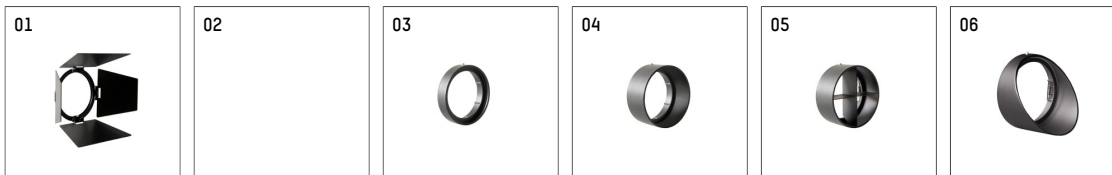

116585TW906C
accessory

Optional accessories

description accessory general	dimensions in mm	item number	pic.-No.
antiglare flaps for spotlights gin.a, gin.o and lo.nely size 2		103438	01
interchangeable optic 15°, (Set 4 pieces) for spotlights gin.o/lo.nely size 2&3		113 381 00 000	02
interchangeables optic 25°, (Set 4 pieces) for spotlights gin.o/lo.nely size 2&3		113 382 00 000	02
interchangeable optic 50°, (Set 4 pieces) for spotlights gin.o/lo.nely size 2&3		113 385 00 000	02
connection ring suitable for attachment of accessories for spotlights gin.a, gin.o and lo.nely size 2		103445	03
tube screen suitable for attachment of accessories for spotlights gin.a, gin.o and lo.nely size 2		103442	04
connection tube with cross louver suitable for attachment of accessories for spotlights gin.a, gin.o and lo.nely size 2		103439	05
visor suitable for attachment of accessories for spotlights gin.a, gin.o and lo.nely size 2		104748	06

Additional optional accessory components

description accessory general	dimensions in mm	item number	pic.-No.
soft.shape lens for spotlights gin.a, gin.o and lo.nely size 2	∅: 74	104228	01
soft.spot lens for spotlights gin.a, gin.o and lo.nely size 2	∅: 74	103461	01
sculpture lens for spotlights gin.a, gin.o and lo.nely size 2	∅: 74	103460	02
prismatic glass for spotlights gin.a, gin.o and lo.nely size 2	∅: 74	104915	03
honeycomb louver for spotlights gin.a, gin.o and lo.nely size 2		103448	04
Dichroitic conversion filter daylight filter, conversion from 3000K to 5000K for spotlights gin.a, gin.o and lo.nely size 2	∅: 74	103459	05
Dichroitic conversion filter neutral filter, conversion from 3000K to 4000K for spotlights gin.a, gin.o and lo.nely size 2	∅: 74	103458	06
Dichroitic conversion filter warm tone filter, conversion from 3000K to 2400K for spotlights gin.a, gin.o and lo.nely size 2	∅: 74	103457	07