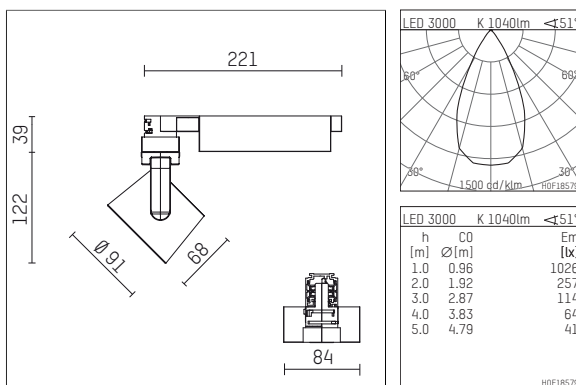

- spotlight lo.nely 2
- tunable white - Farbtemperatur einstellbar von 2700K - 6500K
- with 3 circuit Casambi adapter
- for Hoffmeister control.x tracks
- circuit selection is possible while adapter is inserted into the track
- passive thermo management
- with LED tunable white COB 1530 lm
- colour temperature: 3000 K
- colour rendering index: CRI >90
- L90 / B10 (50.000h)
- SDCM < 3
- net luminous flux: 1040 lm
- total load: 16 W
- luminous efficacy: 65,0 lm/W
- rotationsymmetrical light distribution, flood
- beam angle: 50 °
- LED power unit integrated in adapter, electronic (Casambi), 230-240 V, 0/50/60 Hz
- Control via Casambi app or Casambi compatible devices
- amplitude dimming
- dimming range: 100-1 %
- housing of die cast aluminium
- adapter of fibreglass reinforced thermoplastic
- Single lens PMMA
- length: 221 mm, width: 84 mm, height: 122 mm
- rotatable 360°, 95° tilttable (can be fixed)
- weight: 1,1 kg
- protection rating: IP20
- protection class I
- 5 years Hoffmeister warranty
- Made in Germany
- maximum ambient temperature: 35 ° C
- certificates: manufactured according to DIN VDE 0711 / EN 60598, CE
- colour: silver
- 116585TW906C

- Overview of accessories on the following page / s