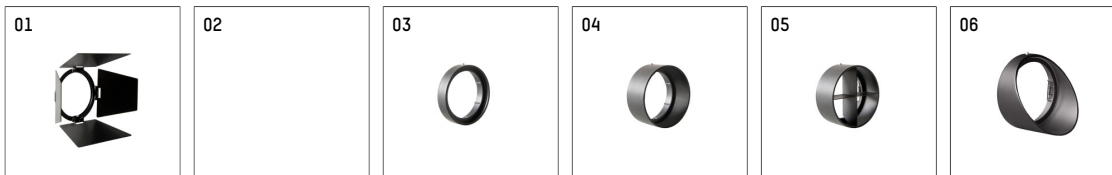

116585TW906D
accessory

Optional accessories

description accessory general	dimensions in mm	item number	pic.-No.
antiglare flaps for spotlights gin.a, gin.o and lo.nely size 2		103438	01
interchangeable optic 15°, (Set 4 pieces) for spotlights gin.o/lo.nely size 2&3		113 381 00 000	02
interchangeables optic 25°, (Set 4 pieces) for spotlights gin.o/lo.nely size 2&3		113 382 00 000	02
interchangeable optic 50°, (Set 4 pieces) for spotlights gin.o/lo.nely size 2&3		113 385 00 000	02
connection ring suitable for attachment of accessories for spotlights gin.a, gin.o and lo.nely size 2		103445	03
tube screen suitable for attachment of accessories for spotlights gin.a, gin.o and lo.nely size 2		103442	04
connection tube with cross louver suitable for attachment of accessories for spotlights gin.a, gin.o and lo.nely size 2		103439	05
visor suitable for attachment of accessories for spotlights gin.a, gin.o and lo.nely size 2		104748	06

Additional optional accessory components

description accessory general	dimensions in mm	item number	pic.-No.
soft.shape lens for spotlights gin.a, gin.o and lo.nely size 2	∅: 74	104228	01
soft.spot lens for spotlights gin.a, gin.o and lo.nely size 2	∅: 74	103461	01
sculpture lens for spotlights gin.a, gin.o and lo.nely size 2	∅: 74	103460	02
prismatic glass for spotlights gin.a, gin.o and lo.nely size 2	∅: 74	104915	03
honeycomb louver for spotlights gin.a, gin.o and lo.nely size 2		103448	04
Dichroitic conversion filter daylight filter, conversion from 3000K to 5000K for spotlights gin.a, gin.o and lo.nely size 2	∅: 74	103459	05
Dichroitic conversion filter neutral filter, conversion from 3000K to 4000K for spotlights gin.a, gin.o and lo.nely size 2	∅: 74	103458	06
Dichroitic conversion filter warm tone filter, conversion from 3000K to 2400K for spotlights gin.a, gin.o and lo.nely size 2	∅: 74	103457	07