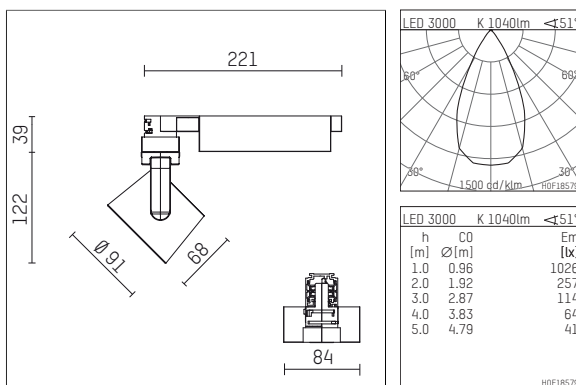

- spotlight lo.nely 2
- tunable white - Farbtemperatur einstellbar von 2700K - 6500K
- with 3 circuit DALI adapter
- for Hoffmeister control.x tracks
- circuit selection is possible while adapter is inserted into the track
- passive thermo management
- with LED tunable white COB 1530 lm
- colour temperature: 3000 K
- colour rendering index: CRI >90
- L90 / B10 (50.000h)
- SDCM < 3
- net luminous flux: 1040 lm
- total load: 16 W
- luminous efficacy: 65,0 lm/W
- rotationsymmetrical light distribution, flood
- beam angle: 50 °
- LED power unit integrated in adapter, electronic (DALI-2 DT8), 220-240 V, 0/50/60 Hz
- amplitude dimming
- dimming range: 100-1 %
- housing of die cast aluminium
- adapter of fibreglass reinforced thermoplastic
- Single lens PMMA
- length: 221 mm, width: 84 mm, height: 122 mm
- rotatable 360°, 95° tiltable (can be fixed)
- weight: 1,1 kg
- protection rating: IP20
- protection class I
- 5 years Hoffmeister warranty
- Made in Germany
- maximum ambient temperature: 35 ° C
- certificates: manufactured according to DIN VDE 0711 / EN 60598, CE
- colour: silver
- 116585TW906D

- Overview of accessories on the following page / s