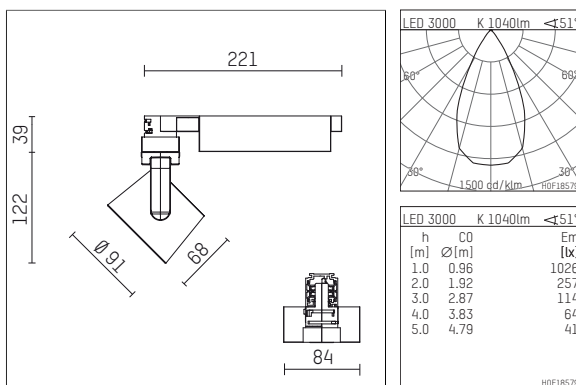

## 116585TW910C | white

lo.nely 2

spotlight

LED tunable white COB | 16 W 3000 K

- spotlight lo.nely 2
- tunable white - Farbtemperatur einstellbar von 2700K - 6500K
- with 3 circuit Casambi adapter
- for Hoffmeister control.x tracks
- circuit selection is possible while adapter is inserted into the track
- passive thermo management
- with LED tunable white COB 1530 lm
- colour temperature: 3000 K
- colour rendering index: CRI >90
- L90 / B10 (50.000h)
- SDCM < 3
- net luminous flux: 1040 lm
- total load: 16 W
- luminous efficacy: 65,0 lm/W
- rotationsymmetrical light distribution, flood
- beam angle: 50 °
- LED power unit integrated in adapter, electronic (Casambi), 230-240 V, 0/50/60 Hz
- Control via Casambi app or Casambi compatible devices
- amplitude dimming
- dimming range: 100-1 %
- housing of die cast aluminium
- adapter of fibreglass reinforced thermoplastic
- Single lens PMMA
- length: 221 mm, width: 84 mm, height: 122 mm
- rotatable 360°, 95° tilttable (can be fixed)
- weight: 1,1 kg
- protection rating: IP20
- protection class I
- 5 years Hoffmeister warranty
- Made in Germany
- maximum ambient temperature: 35 ° C
- certificates: manufactured according to DIN VDE 0711 / EN 60598, CE
- colour: white
- 116585TW910C