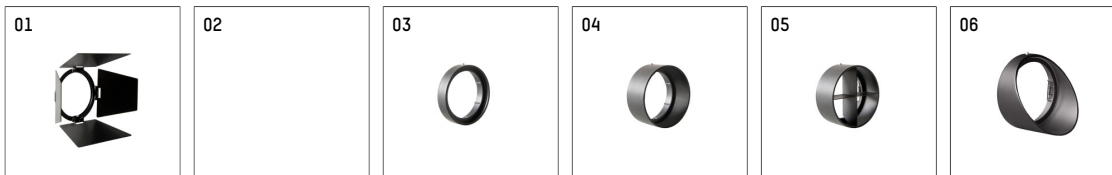

116585TW910C
accessory

Optional accessories

description accessory general	dimensions in mm	item number	pic.-No.
antiglare flaps for spotlights gin.a, gin.o and lo.nely size 2		103438	01
interchangeable optic 15°, (Set 4 pieces) for spotlights gin.o/lo.nely size 2&3		113 381 00 000	02
interchangeables optic 25°, (Set 4 pieces) for spotlights gin.o/lo.nely size 2&3		113 382 00 000	02
interchangeable optic 50°, (Set 4 pieces) for spotlights gin.o/lo.nely size 2&3		113 385 00 000	02
connection ring suitable for attachment of accessories for spotlights gin.a, gin.o and lo.nely size 2		103446	03
tube screen suitable for attachment of accessories for spotlights gin.a, gin.o and lo.nely size 2		103443	04
connection tube with cross louver suitable for attachment of accessories for spotlights gin.a, gin.o and lo.nely size 2		103440	05
visor suitable for attachment of accessories for spotlights gin.a, gin.o and lo.nely size 2		104749	06

Additional optional accessory components

description accessory general	dimensions in mm	item number	pic.-No.
soft.shape lens for spotlights gin.a, gin.o and lo.nely size 2	∅: 74	104228	01
soft.spot lens for spotlights gin.a, gin.o and lo.nely size 2	∅: 74	103461	01
sculpture lens for spotlights gin.a, gin.o and lo.nely size 2	∅: 74	103460	02
prismatic glass for spotlights gin.a, gin.o and lo.nely size 2	∅: 74	104915	03
honeycomb louver for spotlights gin.a, gin.o and lo.nely size 2		103448	04
Dichroitic conversion filter daylight filter, conversion from 3000K to 5000K for spotlights gin.a, gin.o and lo.nely size 2	∅: 74	103459	05
Dichroitic conversion filter neutral filter, conversion from 3000K to 4000K for spotlights gin.a, gin.o and lo.nely size 2	∅: 74	103458	06
Dichroitic conversion filter warm tone filter, conversion from 3000K to 2400K for spotlights gin.a, gin.o and lo.nely size 2	∅: 74	103457	07