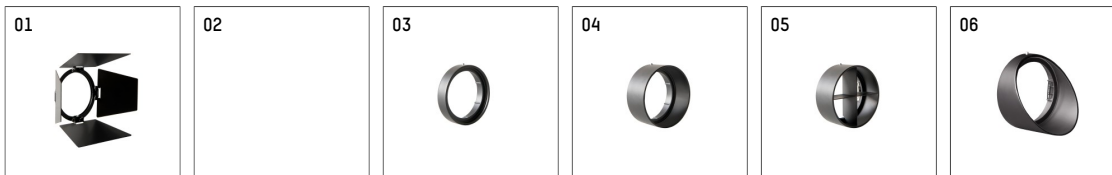

116585TW910D
accessory

Optional accessories

description accessory general	dimensions in mm	item number	pic.-No.
antiglare flaps for spotlights gin.a, gin.o and lo.nely size 2		103438	01
interchangeable optic 15°, (Set 4 pieces) for spotlights gin.o/lo.nely size 2&3		113 381 00 000	02
interchangeables optic 25°, (Set 4 pieces) for spotlights gin.o/lo.nely size 2&3		113 382 00 000	02
interchangeable optic 50°, (Set 4 pieces) for spotlights gin.o/lo.nely size 2&3		113 385 00 000	02
connection ring suitable for attachment of accessories for spotlights gin.a, gin.o and lo.nely size 2		103446	03
tube screen suitable for attachment of accessories for spotlights gin.a, gin.o and lo.nely size 2		103443	04
connection tube with cross louver suitable for attachment of accessories for spotlights gin.a, gin.o and lo.nely size 2		103440	05
visor suitable for attachment of accessories for spotlights gin.a, gin.o and lo.nely size 2		104749	06

Additional optional accessory components

description accessory general	dimensions in mm	item number	pic.-No.
soft.shape lens for spotlights gin.a, gin.o and lo.nely size 2	∅: 74	104228	01
soft.spot lens for spotlights gin.a, gin.o and lo.nely size 2	∅: 74	103461	01
sculpture lens for spotlights gin.a, gin.o and lo.nely size 2	∅: 74	103460	02
prismatic glass for spotlights gin.a, gin.o and lo.nely size 2	∅: 74	104915	03
honeycomb louver for spotlights gin.a, gin.o and lo.nely size 2		103448	04
Dichroitic conversion filter daylight filter, conversion from 3000K to 5000K for spotlights gin.a, gin.o and lo.nely size 2	∅: 74	103459	05
Dichroitic conversion filter neutral filter, conversion from 3000K to 4000K for spotlights gin.a, gin.o and lo.nely size 2	∅: 74	103458	06
Dichroitic conversion filter warm tone filter, conversion from 3000K to 2400K for spotlights gin.a, gin.o and lo.nely size 2	∅: 74	103457	07