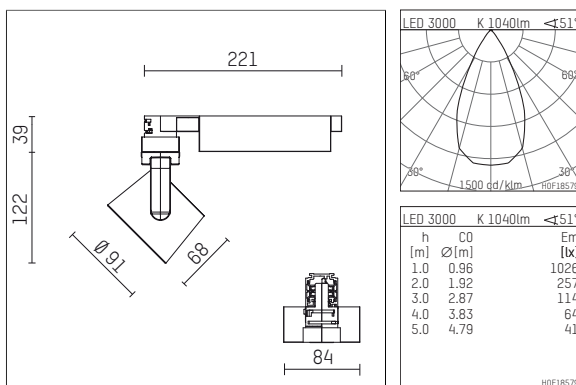

## 116585TW910D | white

lo.nely 2

spotlight

LED tunable white COB | 16 W 3000 K

- spotlight lo.nely 2
- tunable white - Farbtemperatur einstellbar von 2700K - 6500K
- with 3 circuit DALI adapter
- for Hoffmeister control.x tracks
- circuit selection is possible while adapter is inserted into the track
- passive thermo management
- with LED tunable white COB 1530 lm
- colour temperature: 3000 K
- colour rendering index: CRI >90
- L90 / B10 (50.000h)
- SDCM < 3
- net luminous flux: 1040 lm
- total load: 16 W
- luminous efficacy: 65,0 lm/W
- rotationsymmetrical light distribution, flood
- beam angle: 50 °
- LED power unit integrated in adapter, electronic (DALI-2 DT8), 220-240 V, 0/50/60 Hz
- amplitude dimming
- dimming range: 100-1 %
- housing of die cast aluminium
- adapter of fibreglass reinforced thermoplastic
- Single lens PMMA
- length: 221 mm, width: 84 mm, height: 122 mm
- rotatable 360°, 95° tiltable (can be fixed)
- weight: 1,1 kg
- protection rating: IP20
- protection class I
- 5 years Hoffmeister warranty
- Made in Germany
- maximum ambient temperature: 35 ° C
- certificates: manufactured according to DIN VDE 0711 / EN 60598, CE
- colour: white
- 116585TW910D