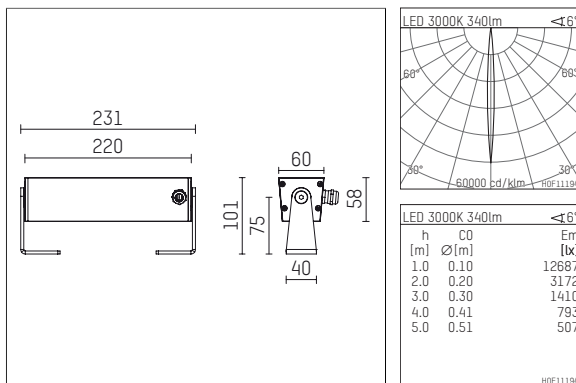

117 001 03 726 | anthracite

led.modular | IP65
linear luminaire
LED | 7 W 3000 K

- linear luminaire led.modular IP65
- adjustable
- with mounting bracket
- for installation on wall or ceiling
- for optimal illumination of vertical facades
- with LED 400 lm
- colour temperature: 3000 K
- colour rendering index: CRI 90
- L80 / B10 (50.000h)
- SDCM < 2
- net luminous flux: 340 lm
- total load: 7 W
- luminous efficacy: 48,6 lm/W
- symmetrical light distribution, narrow spot
- beam angle: 5 °
- with built in LED power unit, electronic, 110-240 V, 50/60 Hz
- power supply: supply cord, H05RN-F 3x1 mm², length: 2000 mm
- housing of extruded aluminium profile
- safety glass, clear
- bracket of stainless steel
- length: 231 mm, width: 60 mm, height: 100 mm
- weight: 1,3 kg
- protection rating: IP65
- protection class I
- 5 years Hoffmeister warranty
- Made in Germany
- maximum ambient temperature: 40 ° C
- impact resistance class: IK07
- certificates: manufactured according to DIN VDE 0711 / EN 60598, CE
- colour: anthracite
- 117 001 03 726