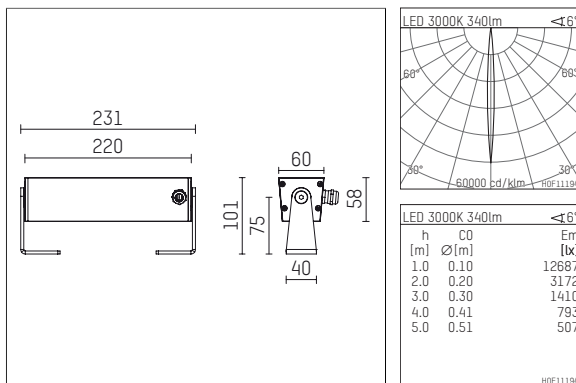

117 001 03 910 | white

led.modular | IP65
linear luminaire
LED | 7 W 3000 K

- linear luminaire led.modular IP65
- adjustable
- with mounting bracket
- for installation on wall or ceiling
- for optimal illumination of vertical facades
- with LED 400 lm
- colour temperature: 3000 K
- colour rendering index: CRI 90
- L80 / B10 (50.000h)
- SDCM < 2
- net luminous flux: 340 lm
- total load: 7 W
- luminous efficacy: 48,6 lm/W
- symmetrical light distribution, narrow spot
- beam angle: 5 °
- with built in LED power unit, electronic, 110-240 V, 50/60 Hz
- power supply: supply cord, H05RN-F 3x1 mm², length: 2000 mm
- housing of extruded aluminium profile
- safety glass, clear
- bracket of stainless steel
- length: 231 mm, width: 60 mm, height: 100 mm
- weight: 1,3 kg
- protection rating: IP65
- protection class I
- 5 years Hoffmeister warranty
- Made in Germany
- maximum ambient temperature: 40 ° C
- impact resistance class: IK07
- certificates: manufactured according to DIN VDE 0711 / EN 60598, CE
- colour: white
- 117 001 03 910