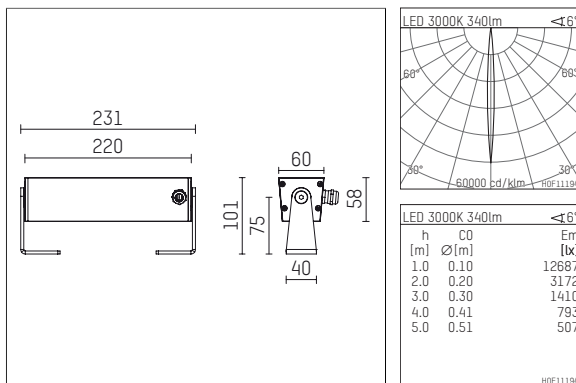

117 001 03 916 | silver

led.modular | IP65
linear luminaire
LED | 7 W 3000 K

- linear luminaire led.modular IP65
- adjustable
- with mounting bracket
- for installation on wall or ceiling
- for optimal illumination of vertical facades
- with LED 400 lm
- colour temperature: 3000 K
- colour rendering index: CRI 90
- L80 / B10 (50.000h)
- SDCM < 2
- net luminous flux: 340 lm
- total load: 7 W
- luminous efficacy: 48,6 lm/W
- symmetrical light distribution, narrow spot
- beam angle: 5 °
- with built in LED power unit, electronic, 110-240 V, 50/60 Hz
- power supply: supply cord, H05RN-F 3x1 mm², length: 2000 mm
- housing of extruded aluminium profile
- safety glass, clear
- bracket of stainless steel
- length: 231 mm, width: 60 mm, height: 100 mm
- weight: 1,3 kg
- protection rating: IP65
- protection class I
- 5 years Hoffmeister warranty
- Made in Germany
- maximum ambient temperature: 40 ° C
- impact resistance class: IK07
- certificates: manufactured according to DIN VDE 0711 / EN 60598, CE
- colour: silver
- 117 001 03 916