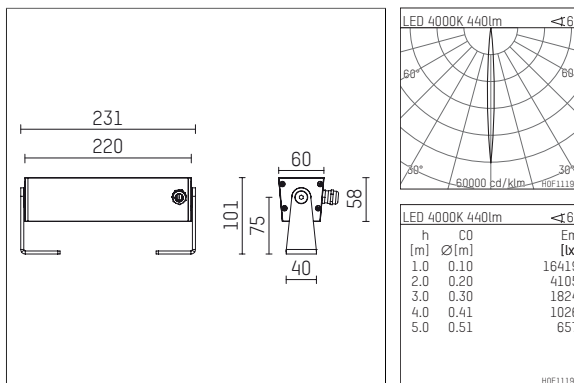

117 001 04 726 | anthracite

led.modular | IP65
linear luminaire
LED | 7 W 4000 K

- linear luminaire led.modular IP65
- adjustable
- with mounting bracket
- for installation on wall or ceiling
- for optimal illumination of vertical facades
- with LED 520 lm
- colour temperature: 4000 K
- colour rendering index: CRI >80
- L80 / B10 (50.000h)
- SDCM < 2
- net luminous flux: 440 lm
- total load: 7 W
- luminous efficacy: 62,9 lm/W
- symmetrical light distribution, narrow spot
- beam angle: 5 °
- with built in LED power unit, electronic, 110-240 V, 50/60 Hz
- power supply: supply cord, H05RN-F 3x1 mm², length: 2000 mm
- housing of extruded aluminium profile
- safety glass, clear
- bracket of stainless steel
- length: 231 mm, width: 60 mm, height: 100 mm
- weight: 1,3 kg
- protection rating: IP65
- protection class I
- 5 years Hoffmeister warranty
- Made in Germany
- maximum ambient temperature: 40 ° C
- impact resistance class: IK07
- certificates: manufactured according to DIN VDE 0711 / EN 60598, CE
- colour: anthracite
- 117 001 04 726