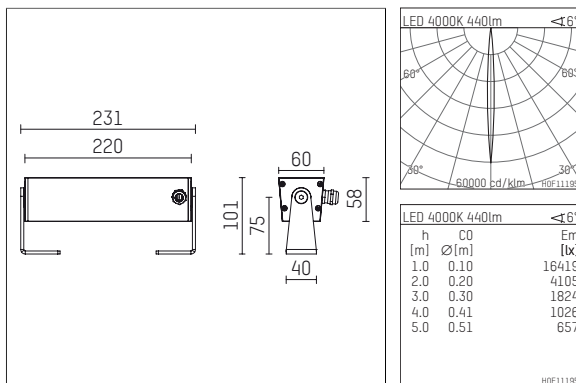

## 117 001 04 910 | white

led.modular | IP65  
linear luminaire  
LED | 7 W 4000 K

- linear luminaire led.modular IP65
- adjustable
- with mounting bracket
- for installation on wall or ceiling
- for optimal illumination of vertical facades
- with LED 520 lm
- colour temperature: 4000 K
- colour rendering index: CRI >80
- L80 / B10 (50.000h)
- SDCM < 2
- net luminous flux: 440 lm
- total load: 7 W
- luminous efficacy: 62,9 lm/W
- symmetrical light distribution, narrow spot
- beam angle: 5 °
- with built in LED power unit, electronic, 110-240 V, 50/60 Hz
- power supply: supply cord, H05RN-F 3x1 mm<sup>2</sup>, length: 2000 mm
- housing of extruded aluminium profile
- safety glass, clear
- bracket of stainless steel
- length: 231 mm, width: 60 mm, height: 100 mm
- weight: 1,3 kg
- protection rating: IP65
- protection class I
- 5 years Hoffmeister warranty
- Made in Germany
- maximum ambient temperature: 40 ° C
- impact resistance class: IK07
- certificates: manufactured according to DIN VDE 0711 / EN 60598, CE
- colour: white
- 117 001 04 910