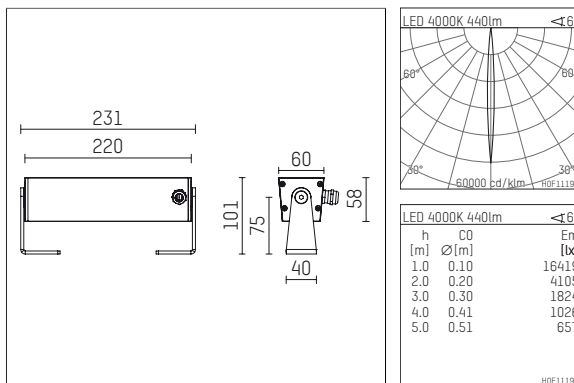

## 117 001 04 916 | silver

led.modular | IP65  
linear luminaire  
LED | 7 W 4000 K

- linear luminaire led.modular IP65
- adjustable
- with mounting bracket
- for installation on wall or ceiling
- for optimal illumination of vertical facades
- with LED 520 lm
- colour temperature: 4000 K
- colour rendering index: CRI >80
- L80 / B10 (50.000h)
- SDCM < 2
- net luminous flux: 440 lm
- total load: 7 W
- luminous efficacy: 62,9 lm/W
- symmetrical light distribution, narrow spot
- beam angle: 5 °
- with built in LED power unit, electronic, 110-240 V, 50/60 Hz
- power supply: supply cord, H05RN-F 3x1 mm<sup>2</sup>, length: 2000 mm
- housing of extruded aluminium profile
- safety glass, clear
- bracket of stainless steel
- length: 231 mm, width: 60 mm, height: 100 mm
- weight: 1,3 kg
- protection rating: IP65
- protection class I
- 5 years Hoffmeister warranty
- Made in Germany
- maximum ambient temperature: 40 ° C
- impact resistance class: IK07
- certificates: manufactured according to DIN VDE 0711 / EN 60598, CE
- colour: silver
- 117 001 04 916