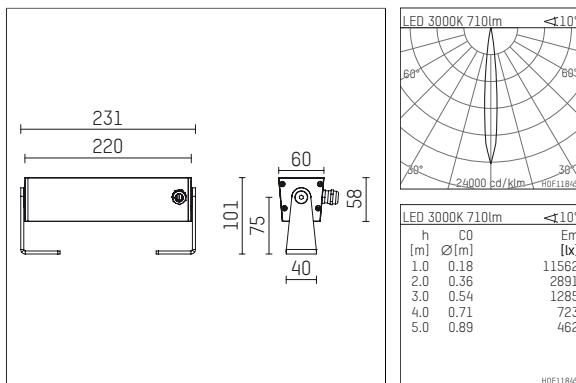

## 117 012 03 910 | white

led.modular | IP65  
linear luminaire  
LED | 10 W 3000 K

- linear luminaire led.modular IP65
- adjustable
- with mounting bracket
- for installation on wall or ceiling
- for optimal illumination of vertical facades
- with LED 800 lm
- colour temperature: 3000 K
- colour rendering index: CRI 90
- L80 / B10 (50.000h)
- SDCM < 3
- net luminous flux: 710 lm
- total load: 10 W
- luminous efficacy: 71,0 lm/W
- symmetrical light distribution, spot
- beam angle: 10 °
- with built in LED power unit, electronic, 220-240 V, 0/50/60 Hz
- power supply: supply cord, H05RN-F 3x1 mm<sup>2</sup>, length: 2000 mm
- housing of extruded aluminium profile
- safety glass, clear
- bracket of stainless steel
- length: 231 mm, width: 60 mm, height: 100 mm
- weight: 1,3 kg
- protection rating: IP65
- protection class I
- 5 years Hoffmeister warranty
- Made in Germany
- maximum ambient temperature: 40 ° C
- impact resistance class: IK07
- certificates: manufactured according to DIN VDE 0711 / EN 60598, CE
- colour: white
- 117 012 03 910