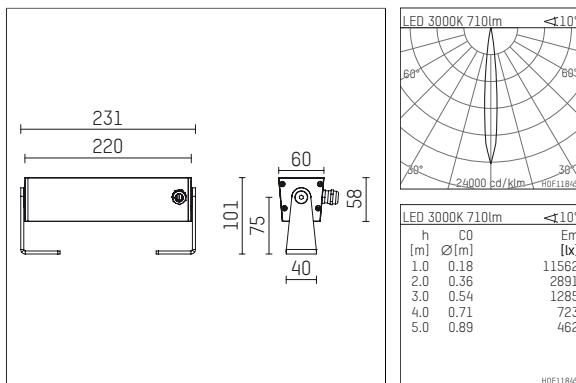

117 012 03 916 | silver

led.modular | IP65
linear luminaire
LED | 10 W 3000 K

- linear luminaire led.modular IP65
- adjustable
- with mounting bracket
- for installation on wall or ceiling
- for optimal illumination of vertical facades
- with LED 800 lm
- colour temperature: 3000 K
- colour rendering index: CRI 90
- L80 / B10 (50.000h)
- SDCM < 3
- net luminous flux: 710 lm
- total load: 10 W
- luminous efficacy: 71,0 lm/W
- symmetrical light distribution, spot
- beam angle: 10 °
- with built in LED power unit, electronic, 220-240 V, 0/50/60 Hz
- power supply: supply cord, H05RN-F 3x1 mm², length: 2000 mm
- housing of extruded aluminium profile
- safety glass, clear
- bracket of stainless steel
- length: 231 mm, width: 60 mm, height: 100 mm
- weight: 1,3 kg
- protection rating: IP65
- protection class I
- 5 years Hoffmeister warranty
- Made in Germany
- maximum ambient temperature: 40 ° C
- impact resistance class: IK07
- certificates: manufactured according to DIN VDE 0711 / EN 60598, CE
- colour: silver
- 117 012 03 916