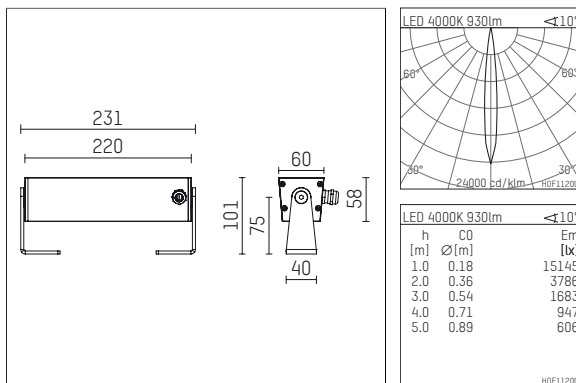

117 012 04 916 | silver

led.modular | IP65
linear luminaire
LED | 10 W 4000 K

- linear luminaire led.modular IP65
- adjustable
- with mounting bracket
- for installation on wall or ceiling
- for optimal illumination of vertical facades
- with LED 1050 lm
- colour temperature: 4000 K
- colour rendering index: CRI >80
- L80 / B10 (50.000h)
- SDCM < 2
- net luminous flux: 930 lm
- total load: 10 W
- luminous efficacy: 93,0 lm/W
- symmetrical light distribution, spot
- beam angle: 10 °
- with built in LED power unit, electronic, 220-240 V, 0/50/60 Hz
- power supply: supply cord, H05RN-F 3x1 mm², length: 2000 mm
- housing of extruded aluminium profile
- safety glass, clear
- bracket of stainless steel
- length: 231 mm, width: 60 mm, height: 100 mm
- weight: 1,3 kg
- protection rating: IP65
- protection class I
- 5 years Hoffmeister warranty
- Made in Germany
- maximum ambient temperature: 40 ° C
- impact resistance class: IK07
- certificates: manufactured according to DIN VDE 0711 / EN 60598, CE
- colour: silver
- 117 012 04 916