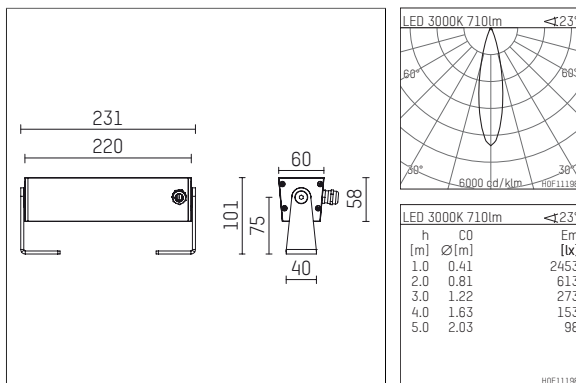

## 117 014 03 910 | white

led.modular | IP65  
linear luminaire  
LED | 10 W 3000 K

- linear luminaire led.modular IP65
- adjustable
- with mounting bracket
- for installation on wall or ceiling
- for optimal illumination of vertical facades
- with LED 800 lm
- colour temperature: 3000 K
- colour rendering index: CRI 90
- L80 / B10 (50.000h)
- SDCM < 3
- net luminous flux: 710 lm
- total load: 10 W
- luminous efficacy: 71,0 lm/W
- symmetrical light distribution, medium
- beam angle: 25 °
- with built in LED power unit, electronic, 220-240 V, 0/50/60 Hz
- power supply: supply cord, H05RN-F 3x1 mm<sup>2</sup>, length: 2000 mm
- housing of extruded aluminium profile
- safety glass, clear
- bracket of stainless steel
- length: 231 mm, width: 60 mm, height: 100 mm
- weight: 1,354 kg
- protection rating: IP65
- protection class I
- 5 years Hoffmeister warranty
- Made in Germany
- maximum ambient temperature: 40 ° C
- impact resistance class: IK07
- certificates: manufactured according to DIN VDE 0711 / EN 60598, CE
- colour: white
- 117 014 03 910