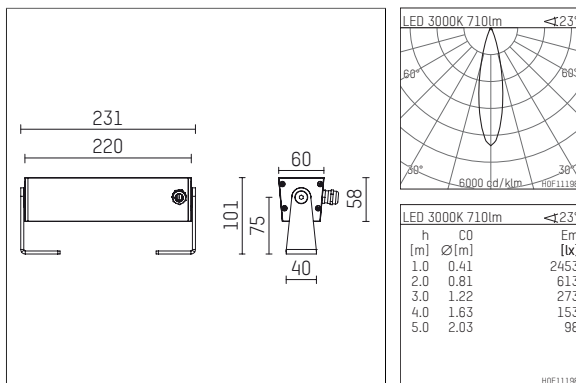

117 014 03 916 | silver

led.modular | IP65
linear luminaire
LED | 10 W 3000 K

- linear luminaire led.modular IP65
- adjustable
- with mounting bracket
- for installation on wall or ceiling
- for optimal illumination of vertical facades
- with LED 800 lm
- colour temperature: 3000 K
- colour rendering index: CRI 90
- L80 / B10 (50.000h)
- SDCM < 3
- net luminous flux: 710 lm
- total load: 10 W
- luminous efficacy: 71,0 lm/W
- symmetrical light distribution, medium
- beam angle: 25 °
- with built in LED power unit, electronic, 220-240 V, 0/50/60 Hz
- power supply: supply cord, H05RN-F 3x1 mm², length: 2000 mm
- housing of extruded aluminium profile
- safety glass, clear
- bracket of stainless steel
- length: 231 mm, width: 60 mm, height: 100 mm
- weight: 1,3 kg
- protection rating: IP65
- protection class I
- 5 years Hoffmeister warranty
- Made in Germany
- maximum ambient temperature: 40 ° C
- impact resistance class: IK07
- certificates: manufactured according to DIN VDE 0711 / EN 60598, CE
- colour: silver
- 117 014 03 916