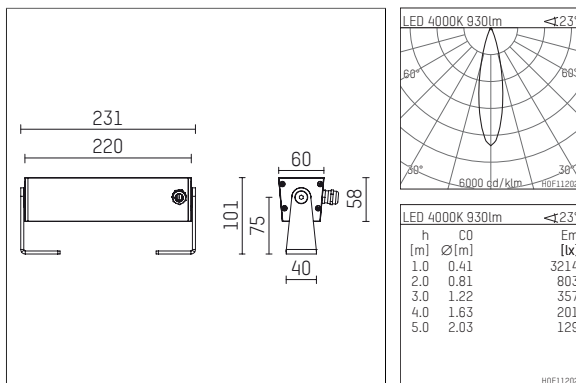

## 117 014 04 916 | silver

led.modular | IP65  
linear luminaire  
LED | 10 W 4000 K

- linear luminaire led.modular IP65
- adjustable
- with mounting bracket
- for installation on wall or ceiling
- for optimal illumination of vertical facades
- with LED 1050 lm
- colour temperature: 4000 K
- colour rendering index: CRI >80
- L80 / B10 (50.000h)
- SDCM < 2
- net luminous flux: 930 lm
- total load: 10 W
- luminous efficacy: 93,0 lm/W
- symmetrical light distribution, medium
- beam angle: 25 °
- with built in LED power unit, electronic, 220-240 V, 0/50/60 Hz
- power supply: supply cord, H05RN-F 3x1 mm<sup>2</sup>, length: 2000 mm
- housing of extruded aluminium profile
- safety glass, clear
- bracket of stainless steel
- length: 231 mm, width: 60 mm, height: 100 mm
- weight: 1,3 kg
- protection rating: IP65
- protection class I
- 5 years Hoffmeister warranty
- Made in Germany
- maximum ambient temperature: 40 ° C
- impact resistance class: IK07
- certificates: manufactured according to DIN VDE 0711 / EN 60598, CE
- colour: silver
- 117 014 04 916