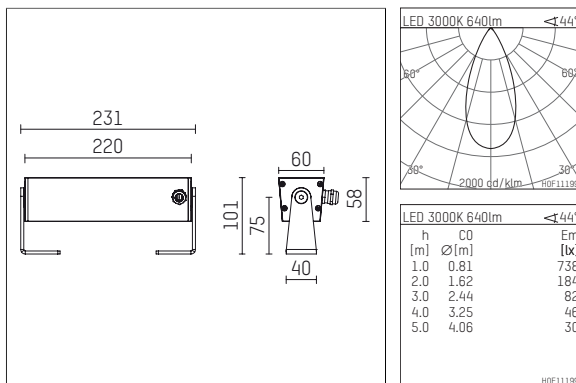

117 015 03 726 | anthracite

led.modular | IP65
linear luminaire
LED | 10 W 3000 K

- linear luminaire led.modular IP65
- adjustable
- with mounting bracket
- for installation on wall or ceiling
- for optimal illumination of vertical facades
- with LED 800 lm
- colour temperature: 3000 K
- colour rendering index: CRI 90
- L80 / B10 (50.000h)
- SDCM < 3
- net luminous flux: 640 lm
- total load: 10 W
- luminous efficacy: 64,0 lm/W
- symmetrical light distribution, flood
- beam angle: 45 °
- with built in LED power unit, electronic, 220-240 V, 0/50/60 Hz
- power supply: supply cord, H05RN-F 3x1 mm², length: 2000 mm
- housing of extruded aluminium profile
- safety glass, clear
- bracket of stainless steel
- length: 231 mm, width: 60 mm, height: 100 mm
- weight: 1,3 kg
- protection rating: IP65
- protection class I
- 5 years Hoffmeister warranty
- Made in Germany
- maximum ambient temperature: 40 ° C
- impact resistance class: IK07
- certificates: manufactured according to DIN VDE 0711 / EN 60598, CE
- colour: anthracite
- 117 015 03 726