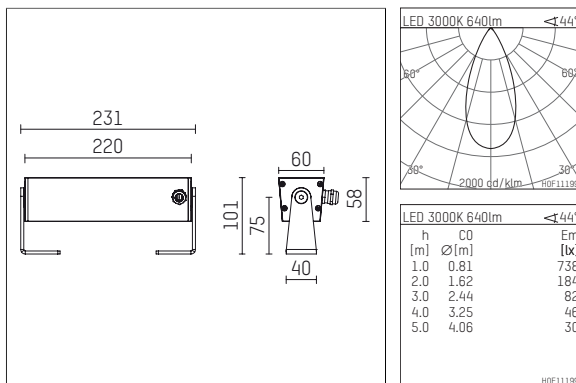

117 015 03 910 | white

led.modular | IP65
linear luminaire
LED | 10 W 3000 K

- linear luminaire led.modular IP65
- adjustable
- with mounting bracket
- for installation on wall or ceiling
- for optimal illumination of vertical facades
- with LED 800 lm
- colour temperature: 3000 K
- colour rendering index: CRI 90
- L80 / B10 (50.000h)
- SDCM < 3
- net luminous flux: 640 lm
- total load: 10 W
- luminous efficacy: 64,0 lm/W
- symmetrical light distribution, flood
- beam angle: 45 °
- with built in LED power unit, electronic, 220-240 V, 0/50/60 Hz
- power supply: supply cord, H05RN-F 3x1 mm², length: 2000 mm
- housing of extruded aluminium profile
- safety glass, clear
- bracket of stainless steel
- length: 231 mm, width: 60 mm, height: 100 mm
- weight: 1,3 kg
- protection rating: IP65
- protection class I
- 5 years Hoffmeister warranty
- Made in Germany
- maximum ambient temperature: 40 ° C
- impact resistance class: IK07
- certificates: manufactured according to DIN VDE 0711 / EN 60598, CE
- colour: white
- 117 015 03 910