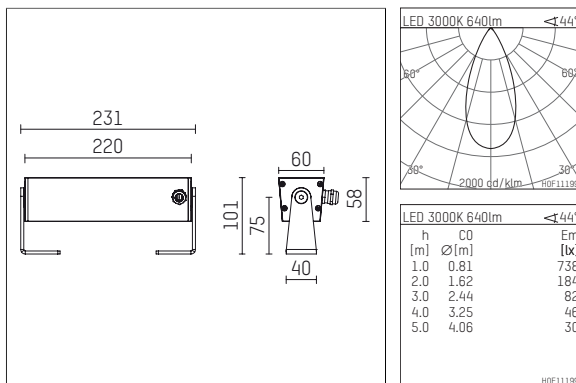

117 015 03 916 | silver

led.modular | IP65
linear luminaire
LED | 10 W 3000 K

- linear luminaire led.modular IP65
- adjustable
- with mounting bracket
- for installation on wall or ceiling
- for optimal illumination of vertical facades
- with LED 800 lm
- colour temperature: 3000 K
- colour rendering index: CRI 90
- L80 / B10 (50.000h)
- SDCM < 3
- net luminous flux: 640 lm
- total load: 10 W
- luminous efficacy: 64,0 lm/W
- symmetrical light distribution, flood
- beam angle: 45 °
- with built in LED power unit, electronic, 220-240 V, 0/50/60 Hz
- power supply: supply cord, H05RN-F 3x1 mm², length: 2000 mm
- housing of extruded aluminium profile
- safety glass, clear
- bracket of stainless steel
- length: 231 mm, width: 60 mm, height: 100 mm
- weight: 1,3 kg
- protection rating: IP65
- protection class I
- 5 years Hoffmeister warranty
- Made in Germany
- maximum ambient temperature: 40 ° C
- impact resistance class: IK07
- certificates: manufactured according to DIN VDE 0711 / EN 60598, CE
- colour: silver
- 117 015 03 916