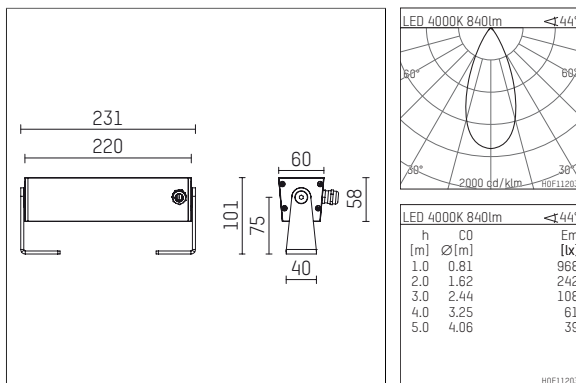

117 015 04 910 | white

led.modular | IP65
linear luminaire
LED | 10 W 4000 K

- linear luminaire led.modular IP65
- adjustable
- with mounting bracket
- for installation on wall or ceiling
- for optimal illumination of vertical facades
- with LED 1050 lm
- colour temperature: 4000 K
- colour rendering index: CRI >80
- L80 / B10 (50.000h)
- SDCM < 2
- net luminous flux: 840 lm
- total load: 10 W
- luminous efficacy: 84,0 lm/W
- symmetrical light distribution, flood
- beam angle: 45 °
- with built in LED power unit, electronic, 220-240 V, 0/50/60 Hz
- power supply: supply cord, H05RN-F 3x1 mm², length: 2000 mm
- housing of extruded aluminium profile
- safety glass, clear
- bracket of stainless steel
- length: 231 mm, width: 60 mm, height: 100 mm
- weight: 1,3 kg
- protection rating: IP65
- protection class I
- 5 years Hoffmeister warranty
- Made in Germany
- maximum ambient temperature: 40 ° C
- impact resistance class: IK07
- certificates: manufactured according to DIN VDE 0711 / EN 60598, CE
- colour: white
- 117 015 04 910