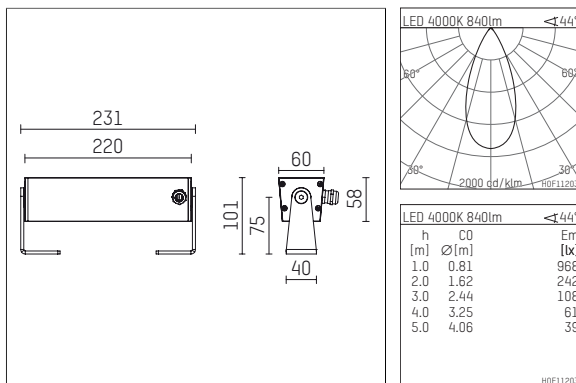

117 015 04 916 | silver

led.modular | IP65
linear luminaire
LED | 10 W 4000 K

- linear luminaire led.modular IP65
- adjustable
- with mounting bracket
- for installation on wall or ceiling
- for optimal illumination of vertical facades
- with LED 1050 lm
- colour temperature: 4000 K
- colour rendering index: CRI >80
- L80 / B10 (50.000h)
- SDCM < 2
- net luminous flux: 840 lm
- total load: 10 W
- luminous efficacy: 84,0 lm/W
- symmetrical light distribution, flood
- beam angle: 45 °
- with built in LED power unit, electronic, 220-240 V, 0/50/60 Hz
- power supply: supply cord, H05RN-F 3x1 mm², length: 2000 mm
- housing of extruded aluminium profile
- safety glass, clear
- bracket of stainless steel
- length: 231 mm, width: 60 mm, height: 100 mm
- weight: 1,3 kg
- protection rating: IP65
- protection class I
- 5 years Hoffmeister warranty
- Made in Germany
- maximum ambient temperature: 40 ° C
- impact resistance class: IK07
- certificates: manufactured according to DIN VDE 0711 / EN 60598, CE
- colour: silver
- 117 015 04 916